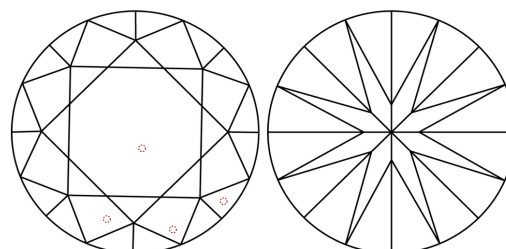

CLARITY CHARACTERISTICS

KEY TO SYMBOLS

Red symbols indicate internal characteristics.
Green symbols indicate external characteristics.