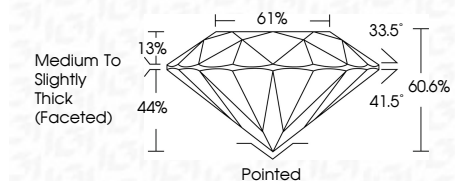

ELECTRONIC COPY

LG802625072
Report verification at igi.org

May 26, 2026
IGI Report Number **LG802625072**
Description **LABORATORY GROWN DIAMOND**
Shape and Cutting Style **ROUND BRILLIANT**
Measurements **6.52 - 6.57 X 3.97 MM**

GRADING RESULTS

Carat Weight **1.04 CARAT**
Color Grade **D**
Clarity Grade **VS 1**
Cut Grade **EXCELLENT**

ADDITIONAL GRADING INFORMATION

Polish **EXCELLENT**
Symmetry **EXCELLENT**
Fluorescence **NONE**
Inscription(s) **IGI LG802625072**
Comments: This Laboratory Grown Diamond was created by Chemical Vapor Deposition (CVD) growth process. Type IIa

May 26, 2026
IGI Report No. LG802625072
ROUND BRILLIANT
Carat Weight **1.04 CARAT**
Color Grade **D**
Clarity Grade **VS 1**
Cut Grade **EXCELLENT**
Depth **60.6%**
Table **61%**
Girdle **Medium To Slightly Thick (Faceted)**
Culet **Pointed**
Polish **EXCELLENT**
Symmetry **EXCELLENT**
Fluorescence **NONE**
Inscription(s) **IGI LG802625072**
Comments: This Laboratory Grown Diamond was created by Chemical Vapor Deposition (CVD) growth process. Type IIa

LABORATORY GROWN DIAMOND REPORT

May 26, 2026
IGI Report Number **LG802625072**
Description **LABORATORY GROWN DIAMOND**
Shape and Cutting Style **ROUND BRILLIANT**
Measurements **6.52 - 6.57 X 3.97 MM**