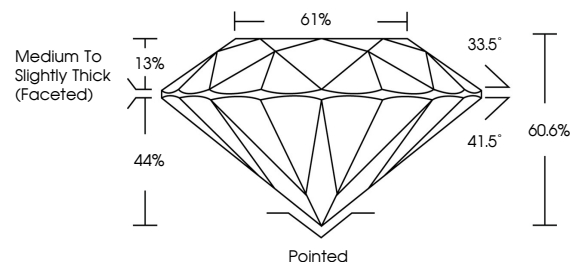

May 26, 2026
IGI Report No. LG802625072
ROUND BRILLIANT
Carat Weight **1.04 CARAT**
Color Grade **D**
Clarity Grade **VS 1**
Cut Grade **EXCELLENT**
Depth **60.6%**
Table **61%**
Girdle **Medium To Slightly Thick (Faceted)**
Culet **Pointed**
Polish **EXCELLENT**
Symmetry **EXCELLENT**
Fluorescence **NONE**
Inscription(s) **IGI LG802625072**
Comments: This Laboratory Grown Diamond was created by Chemical Vapor Deposition (CVD) growth process. Type IIa

LABORATORY GROWN DIAMOND REPORT

May 26, 2026
IGI Report Number **LG802625072**
Description **LABORATORY GROWN DIAMOND**
Shape and Cutting Style **ROUND BRILLIANT**
Measurements **6.52 - 6.57 X 3.97 MM**

GRADING RESULTS

Carat Weight **1.04 CARAT**
Color Grade **D**
Clarity Grade **VS 1**
Cut Grade **EXCELLENT**

ADDITIONAL GRADING INFORMATION

Polish **EXCELLENT**
Symmetry **EXCELLENT**
Fluorescence **NONE**
Inscription(s) **IGI LG802625072**

Comments: This Laboratory Grown Diamond was created by Chemical Vapor Deposition (CVD) growth process. Type IIa

PROPORTIONS

CLARITY CHARACTERISTICS

KEY TO SYMBOLS

Red symbols indicate internal characteristics.
Green symbols indicate external characteristics.