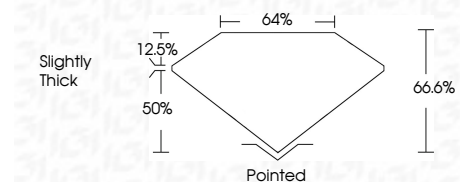

ELECTRONIC COPY

LG802628204
Report verification at igi.org

May 21, 2026
IGI Report Number **LG802628204**
Description **LABORATORY GROWN DIAMOND**
Shape and Cutting Style **CUT CORNERED
RECTANGULAR MODIFIED
BRILLIANT**
Measurements **11.78 X 8.58 X 5.71 MM**

GRADING RESULTS

Carat Weight **5.03 CARATS**
Color Grade **G**
Clarity Grade **VVS 2**

ADDITIONAL GRADING INFORMATION

Polish **EXCELLENT**
Symmetry **EXCELLENT**
Fluorescence **NONE**
Inscription(s) **IGI LG802628204**
Comments: This Laboratory Grown Diamond was created by Chemical Vapor Deposition (CVD) growth process. Type IIa

May 21, 2026
IGI Report No. LG802628204
CUT CORNERED RECT. MODIFIED BRILLIANT
11.78 X 8.58 X 5.71 MM
5.03 CARATS
G
VVS 2
66.6%
50%
12.5%
Slightly Thick
Pointed
EXCELLENT
EXCELLENT
NONE
IGI LG802628204
Comments: This Laboratory Grown Diamond was created by Chemical Vapor Deposition (CVD) growth process. Type IIa

GRADING RESULTS

Carat Weight **5.03 CARATS**
Color Grade **G**
Clarity Grade **VVS 2**

ADDITIONAL GRADING INFORMATION

Polish **EXCELLENT**
Symmetry **EXCELLENT**
Fluorescence **NONE**
Inscription(s) **IGI LG802628204**