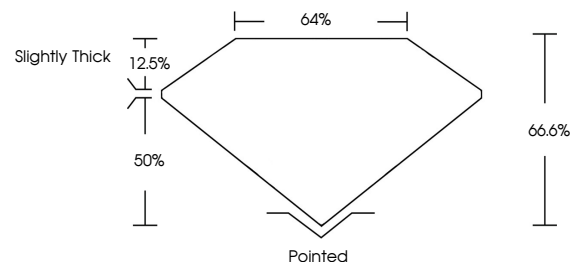

GRADING RESULTS

Carat Weight **5.03 CARATS**
Color Grade **G**
Clarity Grade **VVS 2**

ADDITIONAL GRADING INFORMATION

Polish **EXCELLENT**
Symmetry **EXCELLENT**
Fluorescence **NONE**
Inscription(s) **IGI LG802628204**

Comments: This Laboratory Grown Diamond was created by Chemical Vapor Deposition (CVD) growth process. Type IIa

PROPORTIONS

CLARITY CHARACTERISTICS

KEY TO SYMBOLS

Red symbols indicate internal characteristics.
Green symbols indicate external characteristics.