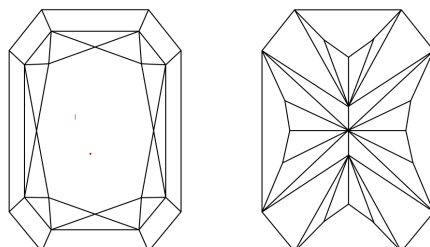

CLARITY CHARACTERISTICS

KEY TO SYMBOLS

Red symbols indicate internal characteristics.
Green symbols indicate external characteristics.