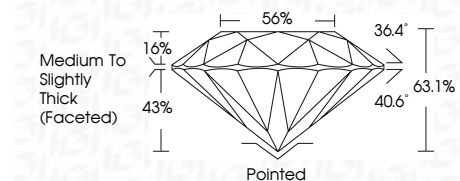

ELECTRONIC COPY

LG802628394
Report verification at igi.org

May 20, 2026
IGI Report Number **LG802628394**
Description **LABORATORY GROWN DIAMOND**
Shape and Cutting Style **ROUND BRILLIANT**
Measurements **6.47 - 6.50 X 4.09 MM**

GRADING RESULTS

Carat Weight **1.06 CARAT**
Color Grade **D**
Clarity Grade **VVS 2**
Cut Grade **EXCELLENT**

ADDITIONAL GRADING INFORMATION

Polish **EXCELLENT**
Symmetry **EXCELLENT**
Fluorescence **NONE**
Inscription(s) **(IGI) LG802628394**
Comments: This Laboratory Grown Diamond was created by Chemical Vapor Deposition (CVD) growth process. Type IIa

May 20, 2026
IGI Report No. LG802628394
ROUND BRILLIANT
6.47 - 6.50 X 4.09 MM
Carat Weight **1.06 CARAT**
Color Grade **D**
Clarity Grade **VVS 2**
Cut Grade **EXCELLENT**
Depth **63.1%**
Table **56%**
Girdle **Medium To Slightly Thick (Faceted)**
Culet **Pointed**
Polish **EXCELLENT**
Symmetry **EXCELLENT**
Fluorescence **NONE**
Inscription(s) **(IGI) LG802628394**
Comments: This Laboratory Grown Diamond was created by Chemical Vapor Deposition (CVD) growth process. Type IIa

May 20, 2026
IGI Report Number **LG802628394**
Description **LABORATORY GROWN DIAMOND**
Shape and Cutting Style **ROUND BRILLIANT**
Measurements **6.47 - 6.50 X 4.09 MM**

GRADING RESULTS

Carat Weight **1.06 CARAT**
Color Grade **D**
Clarity Grade **VVS 2**
Cut Grade **EXCELLENT**