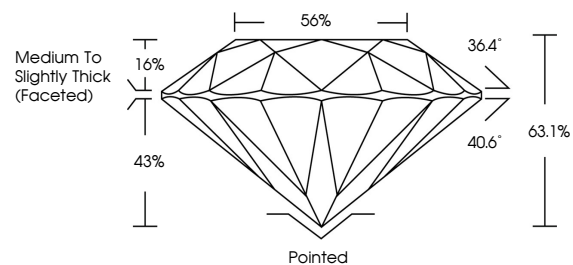

GRADING RESULTS

Carat Weight **1.06 CARAT**
Color Grade **D**
Clarity Grade **VVS 2**
Cut Grade **EXCELLENT**

ADDITIONAL GRADING INFORMATION

Polish **EXCELLENT**
Symmetry **EXCELLENT**
Fluorescence **NONE**
Inscription(s) **(IGI) LG802628394**
Comments: This Laboratory Grown Diamond was created by Chemical Vapor Deposition (CVD) growth process. Type IIa

May 20, 2026
IGI Report No. LG802628394
ROUND BRILLIANT
6.47 - 6.50 X 4.09 MM
Carat Weight **1.06 CARAT**
Color Grade **D**
Clarity Grade **VVS 2**
Cut Grade **EXCELLENT**
Depth **63.1%**
Table **56%**
Girdle **Medium To Slightly Thick (Faceted)**
Culet **Pointed**
Polish **EXCELLENT**
Symmetry **EXCELLENT**
Fluorescence **NONE**
Inscription(s) **(IGI) LG802628394**
Comments: This Laboratory Grown Diamond was created by Chemical Vapor Deposition (CVD) growth process. Type IIa

May 20, 2026
IGI Report Number **LG802628394**
Description **LABORATORY GROWN DIAMOND**
Shape and Cutting Style **ROUND BRILLIANT**
Measurements **6.47 - 6.50 X 4.09 MM**

GRADING RESULTS

Carat Weight **1.06 CARAT**
Color Grade **D**
Clarity Grade **VVS 2**
Cut Grade **EXCELLENT**

PROPORTIONS

CLARITY CHARACTERISTICS

KEY TO SYMBOLS

Red symbols indicate internal characteristics.
Green symbols indicate external characteristics.

Sample Image Used

COLOR

D E F G H I J Faint Very Light Light