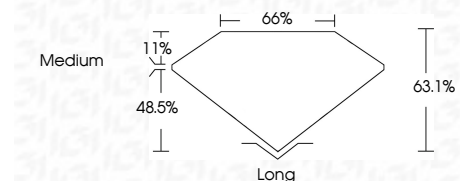

ELECTRONIC COPY

LG802631119
Report verification at igi.org

May 18, 2026
IGI Report Number **LG802631119**
Description **LABORATORY GROWN DIAMOND**
Shape and Cutting Style **EMERALD CUT**
Measurements **8.08 X 6.07 X 3.83 MM**

GRADING RESULTS
Carat Weight **1.90 CARAT**
Color Grade **D**
Clarity Grade **VS 1**

ADDITIONAL GRADING INFORMATION
Polish **EXCELLENT**
Symmetry **EXCELLENT**
Fluorescence **NONE**
Inscription(s) **IGI LG802631119**
Comments: This Laboratory Grown Diamond was created by Chemical Vapor Deposition (CVD) growth process. Type IIa

May 18, 2026
IGI Report No. LG802631119
EMERALD CUT
Carat Weight **1.90 CARAT**
Color Grade **D**
Clarity Grade **VS 1**
Depth **48.5%**
Table **11%**
Girdle **Medium**
Culet **Long**
Polish **EXCELLENT**
Symmetry **EXCELLENT**
Fluorescence **NONE**
Inscription(s) **IGI LG802631119**
Comments: This Laboratory Grown Diamond was created by Chemical Vapor Deposition (CVD) growth process. Type IIa

LABORATORY GROWN DIAMOND REPORT

May 18, 2026
IGI Report Number **LG802631119**
Description **LABORATORY GROWN DIAMOND**
Shape and Cutting Style **EMERALD CUT**
Measurements **8.08 X 6.07 X 3.83 MM**

GRADING RESULTS
Carat Weight **1.90 CARAT**
Color Grade **D**
Clarity Grade **VS 1**