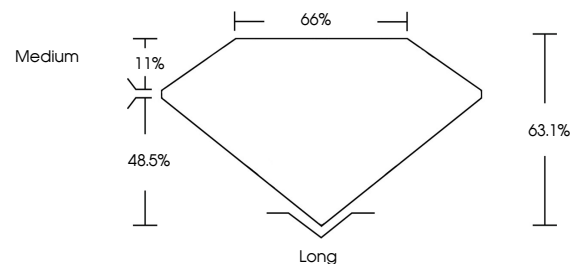

May 18, 2026
IGI Report No. LG802631119
EMERALD CUT
Carat Weight **1.90 CARAT**
Color Grade **D**
Clarity Grade **VS 1**
Depth **48.5%**
Table **11%**
Girdle **Medium**
Culet **Long**
Polish **EXCELLENT**
Symmetry **EXCELLENT**
Fluorescence **NONE**
Inscription(s) **IGI LG802631119**
Comments: This Laboratory Grown Diamond was created by Chemical Vapor Deposition (CVD) growth process. Type IIa

LABORATORY GROWN DIAMOND REPORT

May 18, 2026
IGI Report Number **LG802631119**
Description **LABORATORY GROWN DIAMOND**
Shape and Cutting Style **EMERALD CUT**
Measurements **8.08 X 6.07 X 3.83 MM**

GRADING RESULTS
Carat Weight **1.90 CARAT**
Color Grade **D**
Clarity Grade **VS 1**

PROPORTIONS

Sample Image Used

CLARITY CHARACTERISTICS

KEY TO SYMBOLS

Red symbols indicate internal characteristics.
Green symbols indicate external characteristics.

COLOR

D E F G H I J Faint Very Light Light