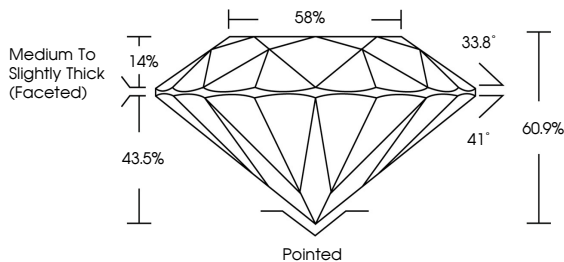

PROPORTIONS