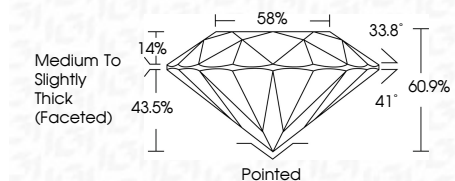

ELECTRONIC COPY

LG802632126
Report verification at igi.org

May 19, 2026
IGI Report Number **LG802632126**
Description **LABORATORY GROWN DIAMOND**
Shape and Cutting Style **ROUND BRILLIANT**
Measurements **9.37 - 9.40 X 5.71 MM**

GRADING RESULTS
Carat Weight **3.08 CARATS**
Color Grade **E**
Clarity Grade **VVS 2**
Cut Grade **IDEAL**

ADDITIONAL GRADING INFORMATION
Polish **EXCELLENT**
Symmetry **EXCELLENT**
Fluorescence **NONE**
Inscription(s) **IGI LG802632126**
Comments: This Laboratory Grown Diamond was created by Chemical Vapor Deposition (CVD) growth process. Type IIa

May 19, 2026
IGI Report No. LG802632126
ROUND BRILLIANT
3.08 CARATS **E**
Carat Weight **3.08**
Color Grade **E**
Clarity Grade **VVS 2**
Depth **60.9%**
Table **58%**
Girdle **Medium To Slightly Thick (Faceted)**
Culet **Pointed**
Polish **EXCELLENT**
Symmetry **EXCELLENT**
Fluorescence **NONE**
Inscription(s) **IGI LG802632126**
Comments: This Laboratory Grown Diamond was created by Chemical Vapor Deposition (CVD) growth process. Type IIa

May 19, 2026
IGI Report Number **LG802632126**
Description **LABORATORY GROWN DIAMOND**
Shape and Cutting Style **ROUND BRILLIANT**
Measurements **9.37 - 9.40 X 5.71 MM**

GRADING RESULTS
Carat Weight **3.08 CARATS**
Color Grade **E**
Clarity Grade **VVS 2**
Cut Grade **IDEAL**