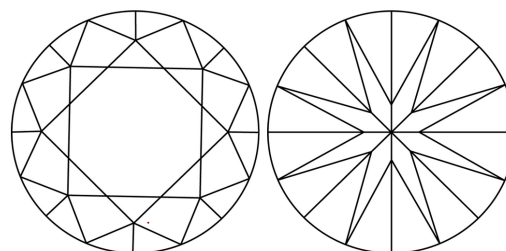

CLARITY CHARACTERISTICS

KEY TO SYMBOLS

Red symbols indicate internal characteristics.
Green symbols indicate external characteristics.