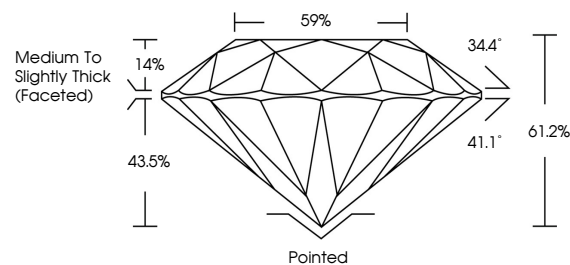

GRADING RESULTS

Carat Weight **2.54 CARATS**
Color Grade **F**
Clarity Grade **VVS 2**
Cut Grade **IDEAL**

ADDITIONAL GRADING INFORMATION

Polish **EXCELLENT**
Symmetry **EXCELLENT**
Fluorescence **NONE**
Inscription(s) **IGI LG802634231**
Comments: This Laboratory Grown Diamond was created by Chemical Vapor Deposition (CVD) growth process. Type IIa

May 20, 2026
IGI Report No. LG802634231
ROUND BRILLIANT
8.74 - 8.79 X 5.37 MM
2.54 CARATS
Color Grade **F**
Clarity Grade **VVS 2**
Cut Grade **IDEAL**
Depth **61.2%**
Table **59%**
Girdle **Medium To Slightly Thick (Faceted)**
Culet **Pointed**
Polish **EXCELLENT**
Symmetry **EXCELLENT**
Fluorescence **NONE**
Inscription(s) **IGI LG802634231**
Comments: This Laboratory Grown Diamond was created by Chemical Vapor Deposition (CVD) growth process. Type IIa

GRADING RESULTS

Carat Weight **2.54 CARATS**
Color Grade **F**
Clarity Grade **VVS 2**
Cut Grade **IDEAL**

ADDITIONAL GRADING INFORMATION

Polish **EXCELLENT**
Symmetry **EXCELLENT**
Fluorescence **NONE**
Inscription(s) **IGI LG802634231**

Comments: This Laboratory Grown Diamond was created by Chemical Vapor Deposition (CVD) growth process. Type IIa

PROPORTIONS

CLARITY CHARACTERISTICS

KEY TO SYMBOLS

Red symbols indicate internal characteristics.
Green symbols indicate external characteristics.