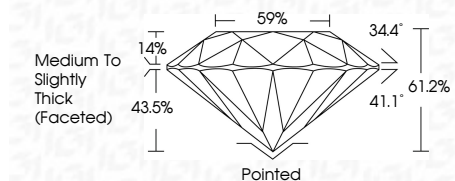

ELECTRONIC COPY

LG802634231
Report verification at igi.org

May 20, 2026
IGI Report Number **LG802634231**
Description **LABORATORY GROWN DIAMOND**
Shape and Cutting Style **ROUND BRILLIANT**
Measurements **8.74 - 8.79 X 5.37 MM**

GRADING RESULTS

Carat Weight **2.54 CARATS**
Color Grade **F**
Clarity Grade **VVS 2**
Cut Grade **IDEAL**

ADDITIONAL GRADING INFORMATION

Polish **EXCELLENT**
Symmetry **EXCELLENT**
Fluorescence **NONE**
Inscription(s) **IGI LG802634231**
Comments: This Laboratory Grown Diamond was created by Chemical Vapor Deposition (CVD) growth process. Type IIa

May 20, 2026
IGI Report No. LG802634231
ROUND BRILLIANT
8.74 - 8.79 X 5.37 MM
2.54 CARATS
Color Grade **F**
Clarity Grade **VVS 2**
Cut Grade **IDEAL**
Depth **61.2%**
Table **59%**
Girdle **Medium To Slightly Thick (Faceted)**
Culet **Pointed**
Polish **EXCELLENT**
Symmetry **EXCELLENT**
Fluorescence **NONE**
Inscription(s) **IGI LG802634231**
Comments: This Laboratory Grown Diamond was created by Chemical Vapor Deposition (CVD) growth process. Type IIa

GRADING RESULTS

Carat Weight **2.54 CARATS**
Color Grade **F**
Clarity Grade **VVS 2**
Cut Grade **IDEAL**

ADDITIONAL GRADING INFORMATION

Polish **EXCELLENT**
Symmetry **EXCELLENT**
Fluorescence **NONE**
Inscription(s) **IGI LG802634231**