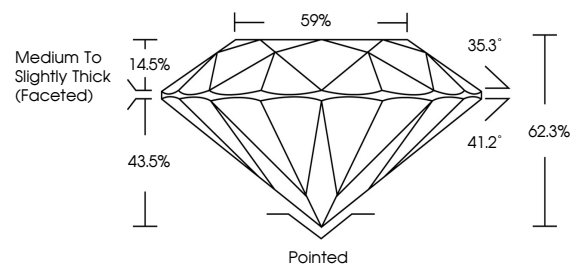

PROPORTIONS