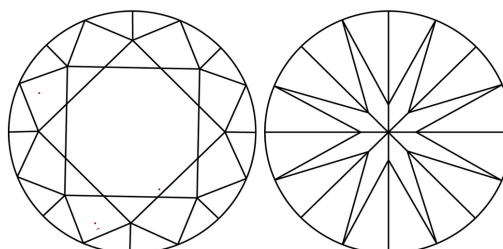

CLARITY CHARACTERISTICS

KEY TO SYMBOLS

Red symbols indicate internal characteristics.
Green symbols indicate external characteristics.