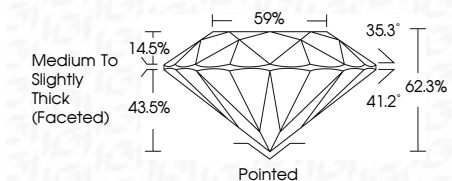

ELECTRONIC COPY

LG802635287
Report verification at igi.org

May 20, 2026
IGI Report Number **LG802635287**
Description **LABORATORY GROWN DIAMOND**
Shape and Cutting Style **ROUND BRILLIANT**
Measurements **8.07 - 8.12 X 5.03 MM**

GRADING RESULTS
Carat Weight **2.04 CARATS**
Color Grade **E**
Clarity Grade **VVS 2**
Cut Grade **IDEAL**

ADDITIONAL GRADING INFORMATION
Polish **EXCELLENT**
Symmetry **EXCELLENT**
Fluorescence **NONE**
Inscription(s) **IGI LG802635287**
Comments: This Laboratory Grown Diamond was created by Chemical Vapor Deposition (CVD) growth process. Type IIa

May 20, 2026
IGI Report No. LG802635287
ROUND BRILLIANT
8.07 - 8.12 X 5.03 MM
2.04 CARATS
Color Grade **E**
Clarity Grade **VVS 2**
Cut Grade **IDEAL**
Depth **62.3%**
Table **59%**
Girdle **Medium To Slightly Thick (Faceted)**
Culet **Pointed**
Polish **EXCELLENT**
Symmetry **EXCELLENT**
Fluorescence **NONE**
Inscription(s) **IGI LG802635287**
Comments: This Laboratory Grown Diamond was created by Chemical Vapor Deposition (CVD) growth process. Type IIa

GRADING RESULTS
Carat Weight **2.04 CARATS**
Color Grade **E**
Clarity Grade **VVS 2**
Cut Grade **IDEAL**

ADDITIONAL GRADING INFORMATION
Polish **EXCELLENT**
Symmetry **EXCELLENT**
Fluorescence **NONE**
Inscription(s) **IGI LG802635287**