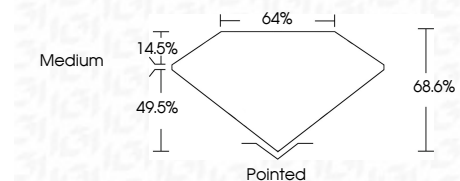

**ELECTRONIC COPY**

LG802636049  
Report verification at igi.org

May 22, 2026  
IGI Report Number **LG802636049**  
Description **LABORATORY GROWN DIAMOND**  
Shape and Cutting Style **CUT CORNERED  
RECTANGULAR MODIFIED  
BRILLIANT**

Measurements **8.72 X 6.06 X 4.16 MM**

**GRADING RESULTS**

Carat Weight **1.97 CARAT**  
Color Grade **E**  
Clarity Grade **VS 1**

**ADDITIONAL GRADING INFORMATION**

Polish **EXCELLENT**  
Symmetry **EXCELLENT**  
Fluorescence **NONE**  
Inscription(s) **IGI LG802636049**  
Comments: This Laboratory Grown Diamond was created by Chemical Vapor Deposition (CVD) growth process. Type IIa

May 22, 2026  
IGI Report No. LG802636049  
CUT CORNERED RECT. MODIFIED BRILLIANT  
8.72 X 6.06 X 4.16 MM  
1.97 CARAT  
E  
VS 1  
68.6%  
14.5%  
49.5%  
Medium  
Pointed  
EXCELLENT  
EXCELLENT  
NONE  
IGI LG802636049  
Comments: This Laboratory Grown Diamond was created by Chemical Vapor Deposition (CVD) growth process. Type IIa