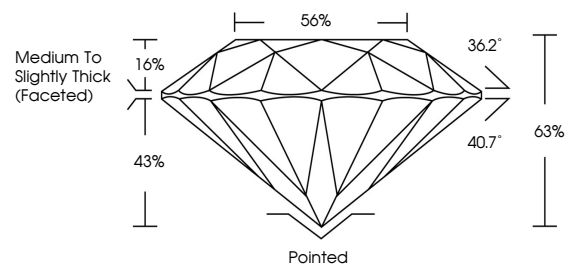

May 21, 2026
IGI Report No. LG803602722
ROUND BRILLIANT
6.53 - 6.58 X 4.12 MM
1.09 CARAT
Color Grade **D**
Clarity Grade **VVS 2**
Cut Grade **EXCELLENT**
Depth **65%**
Table **56%**
Girdle **Medium To Slightly Thick (Faceted)**
Culet **Pointed**
Polish **EXCELLENT**
Symmetry **EXCELLENT**
Fluorescence **NONE**
Inscription(s) **IGI LG803602722**
Comments: This Laboratory Grown Diamond was created by Chemical Vapor Deposition (CVD) growth process. Type IIa

LABORATORY GROWN DIAMOND REPORT

May 21, 2026
IGI Report Number **LG803602722**
Description **LABORATORY GROWN DIAMOND**
Shape and Cutting Style **ROUND BRILLIANT**
Measurements **6.53 - 6.58 X 4.12 MM**

GRADING RESULTS

Carat Weight **1.09 CARAT**
Color Grade **D**
Clarity Grade **VVS 2**
Cut Grade **EXCELLENT**

ADDITIONAL GRADING INFORMATION

Polish **EXCELLENT**
Symmetry **EXCELLENT**
Fluorescence **NONE**
Inscription(s) **IGI LG803602722**

Comments: This Laboratory Grown Diamond was created by Chemical Vapor Deposition (CVD) growth process. Type IIa

PROPORTIONS

CLARITY CHARACTERISTICS

KEY TO SYMBOLS

Red symbols indicate internal characteristics.
Green symbols indicate external characteristics.