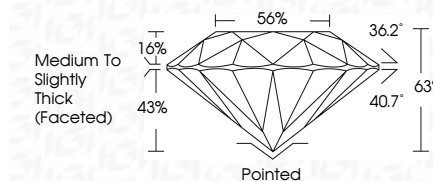

ELECTRONIC COPY

LG803602722
Report verification at igi.org

May 21, 2026
IGI Report Number **LG803602722**
Description **LABORATORY GROWN DIAMOND**
Shape and Cutting Style **ROUND BRILLIANT**
Measurements **6.53 - 6.58 X 4.12 MM**

GRADING RESULTS

Carat Weight **1.09 CARAT**
Color Grade **D**
Clarity Grade **VVS 2**
Cut Grade **EXCELLENT**

Sample Image Used

ADDITIONAL GRADING INFORMATION

Polish **EXCELLENT**
Symmetry **EXCELLENT**
Fluorescence **NONE**
Inscription(s) **IGI LG803602722**
Comments: This Laboratory Grown Diamond was created by Chemical Vapor Deposition (CVD) growth process. Type IIa

May 21, 2026
IGI Report No. LG803602722
ROUND BRILLIANT
6.53 - 6.58 X 4.12 MM
1.09 CARAT
Color Grade **D**
Clarity Grade **VVS 2**
Cut Grade **EXCELLENT**
Depth **65%**
Table **56%**
Girdle **Medium To Slightly Thick (Faceted)**
Culet **Pointed**
Polish **EXCELLENT**
Symmetry **EXCELLENT**
Fluorescence **NONE**
Inscription(s) **IGI LG803602722**
Comments: This Laboratory Grown Diamond was created by Chemical Vapor Deposition (CVD) growth process. Type IIa

LABORATORY GROWN DIAMOND REPORT

May 21, 2026
IGI Report Number **LG803602722**
Description **LABORATORY GROWN DIAMOND**
Shape and Cutting Style **ROUND BRILLIANT**
Measurements **6.53 - 6.58 X 4.12 MM**