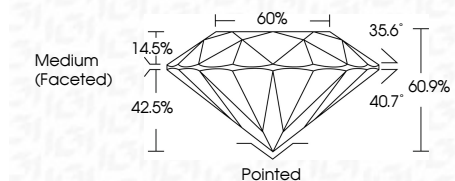

ELECTRONIC COPY

LG803603472
Report verification at igi.org

May 22, 2026
IGI Report Number **LG803603472**
Description **LABORATORY GROWN DIAMOND**
Shape and Cutting Style **ROUND BRILLIANT**
Measurements **6.74 - 6.77 X 4.11 MM**

GRADING RESULTS

Carat Weight **1.17 CARAT**
Color Grade **E**
Clarity Grade **VVS 2**
Cut Grade **IDEAL**

ADDITIONAL GRADING INFORMATION

Polish **EXCELLENT**
Symmetry **EXCELLENT**
Fluorescence **NONE**
Inscription(s) **IGI LG803603472**
Comments: This Laboratory Grown Diamond was created by Chemical Vapor Deposition (CVD) growth process. Type IIa

May 22, 2026
IGI Report No. LG803603472
ROUND BRILLIANT
6.74 - 6.77 X 4.11 MM
Carat Weight **1.17 CARAT**
Color Grade **E**
Clarity Grade **VVS 2**
Cut Grade **IDEAL**
Depth **60.9%**
Table **60%**
Girdle **Medium (Faceted)**
Culet **Pointed**
Polish **EXCELLENT**
Symmetry **EXCELLENT**
Fluorescence **NONE**
Inscription(s) **IGI LG803603472**
Comments: This Laboratory Grown Diamond was created by Chemical Vapor Deposition (CVD) growth process. Type IIa

GRADING RESULTS

Carat Weight **1.17 CARAT**
Color Grade **E**
Clarity Grade **VVS 2**
Cut Grade **IDEAL**

ADDITIONAL GRADING INFORMATION

Polish **EXCELLENT**
Symmetry **EXCELLENT**
Fluorescence **NONE**
Inscription(s) **IGI LG803603472**