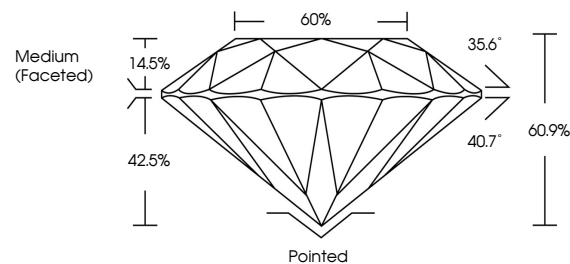

GRADING RESULTS

Carat Weight **1.17 CARAT**
Color Grade **E**
Clarity Grade **VVS 2**
Cut Grade **IDEAL**

ADDITIONAL GRADING INFORMATION

Polish **EXCELLENT**
Symmetry **EXCELLENT**
Fluorescence **NONE**
Inscription(s) **IGI LG803603472**
Comments: This Laboratory Grown Diamond was created by Chemical Vapor Deposition (CVD) growth process. Type IIa

May 22, 2026
IGI Report No. LG803603472
ROUND BRILLIANT
6.74 - 6.77 X 4.11 MM
Carat Weight **1.17 CARAT**
Color Grade **E**
Clarity Grade **VVS 2**
Cut Grade **IDEAL**
Depth **60.9%**
Table **60%**
Girdle **Medium (Faceted)**
Culet **Pointed**
Polish **EXCELLENT**
Symmetry **EXCELLENT**
Fluorescence **NONE**
Inscription(s) **IGI LG803603472**
Comments: This Laboratory Grown Diamond was created by Chemical Vapor Deposition (CVD) growth process. Type IIa

GRADING RESULTS

Carat Weight **1.17 CARAT**
Color Grade **E**
Clarity Grade **VVS 2**
Cut Grade **IDEAL**

ADDITIONAL GRADING INFORMATION

Polish **EXCELLENT**
Symmetry **EXCELLENT**
Fluorescence **NONE**
Inscription(s) **IGI LG803603472**

Comments: This Laboratory Grown Diamond was created by Chemical Vapor Deposition (CVD) growth process. Type IIa

PROPORTIONS

CLARITY CHARACTERISTICS

KEY TO SYMBOLS

Red symbols indicate internal characteristics.
Green symbols indicate external characteristics.