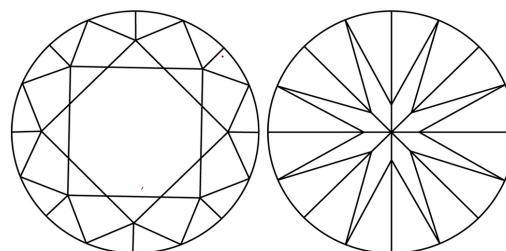

CLARITY CHARACTERISTICS

KEY TO SYMBOLS

Red symbols indicate internal characteristics.
Green symbols indicate external characteristics.