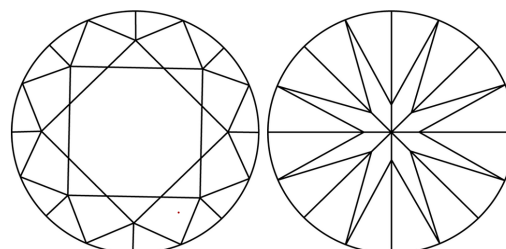

CLARITY CHARACTERISTICS

KEY TO SYMBOLS

Red symbols indicate internal characteristics.
Green symbols indicate external characteristics.