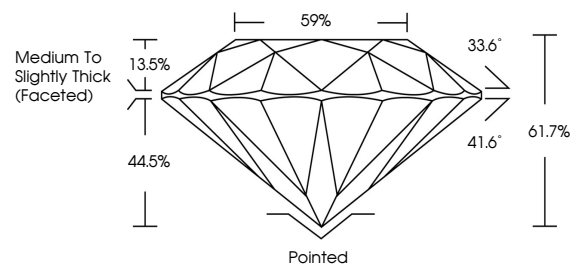

GRADING RESULTS

Carat Weight **1.06 CARAT**
Color Grade **E**
Clarity Grade **VVS 2**
Cut Grade **IDEAL**

ADDITIONAL GRADING INFORMATION

Polish **EXCELLENT**
Symmetry **EXCELLENT**
Fluorescence **NONE**
Inscription(s) **IGI LG803604232**
Comments: This Laboratory Grown Diamond was created by Chemical Vapor Deposition (CVD) growth process. Type IIa

May 21, 2026
IGI Report No LG803604232
ROUND BRILLIANT
6.54 - 6.56 X 4.04 MM
Carat Weight **1.06 CARAT**
Color Grade **E**
Clarity Grade **VVS 2**
Cut Grade **IDEAL**
Depth **44.5%**
Table **59%**
Girdle **Medium To Slightly Thick (Faceted)**
Culet **Pointed**
Polish **EXCELLENT**
Symmetry **EXCELLENT**
Fluorescence **NONE**
Inscription(s) **IGI LG803604232**
Comments: This Laboratory Grown Diamond was created by Chemical Vapor Deposition (CVD) growth process. Type IIa

GRADING RESULTS

Carat Weight **1.06 CARAT**
Color Grade **E**
Clarity Grade **VVS 2**
Cut Grade **IDEAL**

ADDITIONAL GRADING INFORMATION

Polish **EXCELLENT**
Symmetry **EXCELLENT**
Fluorescence **NONE**
Inscription(s) **IGI LG803604232**

Comments: This Laboratory Grown Diamond was created by Chemical Vapor Deposition (CVD) growth process. Type IIa

PROPORTIONS

CLARITY CHARACTERISTICS

KEY TO SYMBOLS

Red symbols indicate internal characteristics.
Green symbols indicate external characteristics.