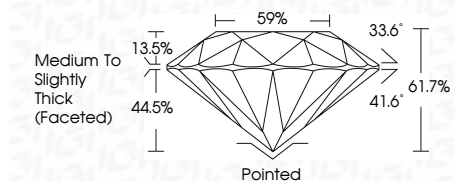

ELECTRONIC COPY

LG803604232
Report verification at igi.org

May 21, 2026
IGI Report Number **LG803604232**
Description **LABORATORY GROWN DIAMOND**
Shape and Cutting Style **ROUND BRILLIANT**
Measurements **6.54 - 6.56 X 4.04 MM**

GRADING RESULTS

Carat Weight **1.06 CARAT**
Color Grade **E**
Clarity Grade **VVS 2**
Cut Grade **IDEAL**

ADDITIONAL GRADING INFORMATION

Polish **EXCELLENT**
Symmetry **EXCELLENT**
Fluorescence **NONE**
Inscription(s) **IGI LG803604232**
Comments: This Laboratory Grown Diamond was created by Chemical Vapor Deposition (CVD) growth process. Type IIa

May 21, 2026
IGI Report No LG803604232
ROUND BRILLIANT
6.54 - 6.56 X 4.04 MM
Carat Weight **1.06 CARAT**
Color Grade **E**
Clarity Grade **VVS 2**
Cut Grade **IDEAL**
Depth **44.5%**
Table **59%**
Girdle **Medium To Slightly Thick (Faceted)**
Culet **Pointed**
Polish **EXCELLENT**
Symmetry **EXCELLENT**
Fluorescence **NONE**
Inscription(s) **IGI LG803604232**
Comments: This Laboratory Grown Diamond was created by Chemical Vapor Deposition (CVD) growth process. Type IIa

GRADING RESULTS

Carat Weight **1.06 CARAT**
Color Grade **E**
Clarity Grade **VVS 2**
Cut Grade **IDEAL**

ADDITIONAL GRADING INFORMATION

Polish **EXCELLENT**
Symmetry **EXCELLENT**
Fluorescence **NONE**
Inscription(s) **IGI LG803604232**