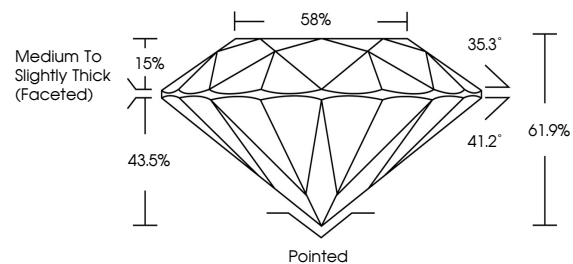

PROPORTIONS