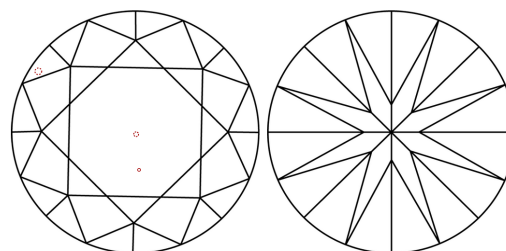

May 22, 2026  
IGI Report Number **LG803608821**  
Description **LABORATORY GROWN DIAMOND**  
Shape and Cutting Style **ROUND BRILLIANT**  
Measurements **6.50 - 6.53 X 4.03 MM**

**GRADING RESULTS**  
Carat Weight **1.05 CARAT**  
Color Grade **F**  
Clarity Grade **VS 1**  
Cut Grade **IDEAL**

**PROPORTIONS**

**CLARITY CHARACTERISTICS**

**KEY TO SYMBOLS**

Red symbols indicate internal characteristics.  
Green symbols indicate external characteristics.

Sample Image Used

**COLOR**

D E F G H I J Faint Very Light Light