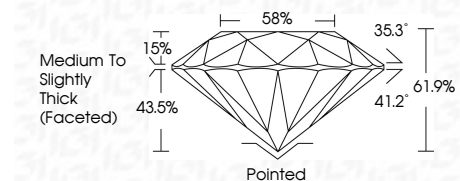

**ELECTRONIC COPY**

LG803608821  
Report verification at igi.org

May 22, 2026  
IGI Report Number **LG803608821**  
Description **LABORATORY GROWN DIAMOND**  
Shape and Cutting Style **ROUND BRILLIANT**  
Measurements **6.50 - 6.53 X 4.03 MM**

**GRADING RESULTS**  
Carat Weight **1.05 CARAT**  
Color Grade **F**  
Clarity Grade **VS 1**  
Cut Grade **IDEAL**

**ADDITIONAL GRADING INFORMATION**  
Polish **EXCELLENT**  
Symmetry **EXCELLENT**  
Fluorescence **NONE**  
Inscription(s) **IGI LG803608821**  
Comments: This Laboratory Grown Diamond was created by Chemical Vapor Deposition (CVD) growth process. Type IIa

May 22, 2026  
IGI Report No. LG803608821  
**ROUND BRILLIANT**  
6.50 - 6.53 X 4.03 MM  
1.05 CARAT  
F  
VS 1  
IDEAL  
61.9%  
35.3°  
41.2°  
43.5%  
15%  
Medium To Slightly Thick (Faceted)  
Pointed  
EXCELLENT  
EXCELLENT  
NONE  
IGI LG803608821  
Comments: This Laboratory Grown Diamond was created by Chemical Vapor Deposition (CVD) growth process. Type IIa

May 22, 2026  
IGI Report Number **LG803608821**  
Description **LABORATORY GROWN DIAMOND**  
Shape and Cutting Style **ROUND BRILLIANT**  
Measurements **6.50 - 6.53 X 4.03 MM**

**GRADING RESULTS**  
Carat Weight **1.05 CARAT**  
Color Grade **F**  
Clarity Grade **VS 1**  
Cut Grade **IDEAL**