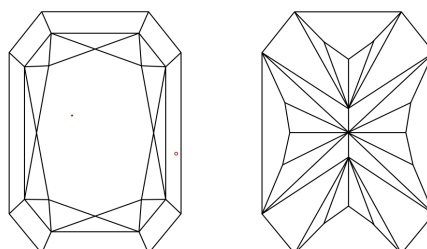

Measurements **13.44 X 9.64 X 6.46 MM**

**GRADING RESULTS**

Carat Weight **7.10 CARATS**

Color Grade **E**

Clarity Grade **VS 1**

**ADDITIONAL GRADING INFORMATION**

Polish **EXCELLENT**

Symmetry **EXCELLENT**

Inscription(s) **IGI LG803612840**

Comments: This Laboratory Grown Diamond was created by Chemical Vapor Deposition (CVD) growth process. Type IIa

**PROPORTIONS**

Sample Image Used

**CLARITY CHARACTERISTICS**

**KEY TO SYMBOLS**

Red symbols indicate internal characteristics.  
Green symbols indicate external characteristics.

**COLOR**

D E F G H I J Faint Very Light Light

**CLARITY**

FL	IF	VS <sup>1-2</sup>	VS <sup>1-2</sup>	SI <sup>1-2</sup>	I <sup>1-3</sup>
Flawless	Internally Flawless	Very Very Slightly Included	Very Slightly Included	Slightly Included	Included