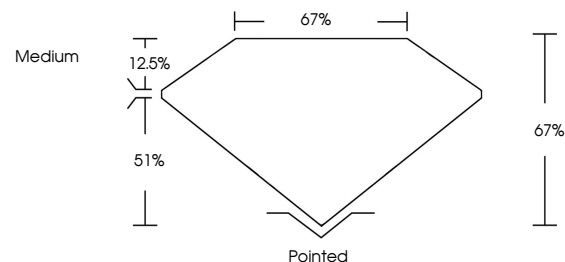

PROPORTIONS