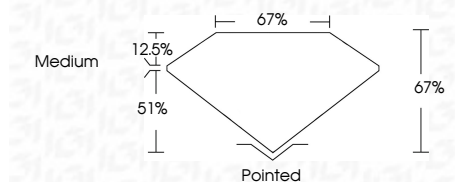

**ELECTRONIC COPY**

LG803612840  
Report verification at igi.org

May 25, 2026

IGI Report Number **LG803612840**

Description **LABORATORY GROWN DIAMOND**

Shape and Cutting Style **CUT CORNERED  
RECTANGULAR MODIFIED  
BRILLIANT**

Measurements **13.44 X 9.64 X 6.46 MM**

**GRADING RESULTS**

Carat Weight **7.10 CARATS**

Color Grade **E**

Clarity Grade **VS 1**

**ADDITIONAL GRADING INFORMATION**

Polish **EXCELLENT**

Symmetry **EXCELLENT**

Fluorescence **NONE**

Inscription(s) **IGI LG803612840**

Comments: This Laboratory Grown Diamond was created by Chemical Vapor Deposition (CVD) growth process. Type IIa

May 25, 2026  
IGI Report No LG803612840  
CUT CORNERED RECT. MODIFIED BRILLIANT  
13.44 X 9.64 X 6.46 MM  
7.10 CARATS  
E  
VS 1  
67%  
67%  
Medium  
Pointed  
EXCELLENT  
EXCELLENT  
NONE  
IGI LG803612840  
Comments: This Laboratory Grown Diamond was created by Chemical Vapor Deposition (CVD) growth process. Type IIa

**LABORATORY GROWN DIAMOND REPORT**

May 25, 2026

IGI Report Number **LG803612840**

Description **LABORATORY GROWN DIAMOND**

Shape and Cutting Style **CUT CORNERED RECTANGULAR  
MODIFIED BRILLIANT**

Measurements **13.44 X 9.64 X 6.46 MM**