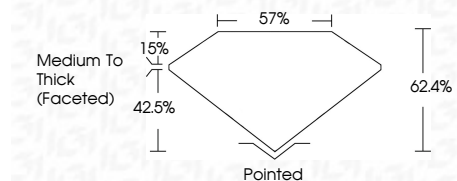

ELECTRONIC COPY

LG803622540
Report verification at igi.org

May 19, 2026
IGI Report Number **LG803622540**
Description **LABORATORY GROWN DIAMOND**
Shape and Cutting Style **PEAR BRILLIANT**
Measurements **12.83 X 7.97 X 4.97 MM**

GRADING RESULTS
Carat Weight **3.03 CARATS**
Color Grade **G**
Clarity Grade **VS 1**

ADDITIONAL GRADING INFORMATION
Polish **EXCELLENT**
Symmetry **EXCELLENT**
Fluorescence **NONE**
Inscription(s) **IGI LG803622540**
Comments: This Laboratory Grown Diamond was created by Chemical Vapor Deposition (CVD) growth process. Type IIa

LABORATORY GROWN DIAMOND REPORT

May 19, 2026
IGI Report Number **LG803622540**
Description **LABORATORY GROWN DIAMOND**
Shape and Cutting Style **PEAR BRILLIANT**
Measurements **12.83 X 7.97 X 4.97 MM**

GRADING RESULTS
Carat Weight **3.03 CARATS**
Color Grade **G**
Clarity Grade **VS 1**

ADDITIONAL GRADING INFORMATION
Polish **EXCELLENT**
Symmetry **EXCELLENT**
Fluorescence **NONE**
Inscription(s) **IGI LG803622540**