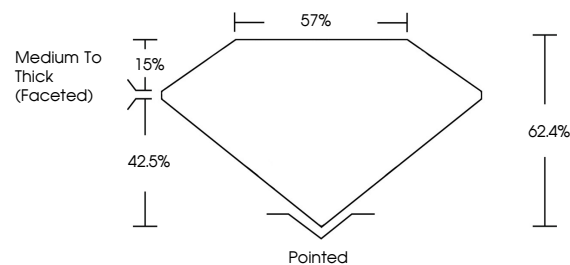

PROPORTIONS