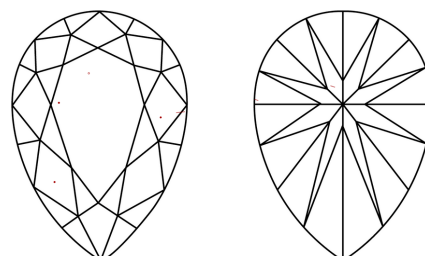

LABORATORY GROWN DIAMOND REPORT

May 19, 2026
IGI Report Number **LG803622540**
Description **LABORATORY GROWN DIAMOND**
Shape and Cutting Style **PEAR BRILLIANT**
Measurements **12.83 X 7.97 X 4.97 MM**

GRADING RESULTS
Carat Weight **3.03 CARATS**
Color Grade **G**
Clarity Grade **VS 1**

ADDITIONAL GRADING INFORMATION
Polish **EXCELLENT**
Symmetry **EXCELLENT**
Fluorescence **NONE**
Inscription(s) **IGI LG803622540**

Comments: This Laboratory Grown Diamond was created by Chemical Vapor Deposition (CVD) growth process. Type IIa

PROPORTIONS

Sample Image Used

CLARITY CHARACTERISTICS

KEY TO SYMBOLS

Red symbols indicate internal characteristics.
Green symbols indicate external characteristics.