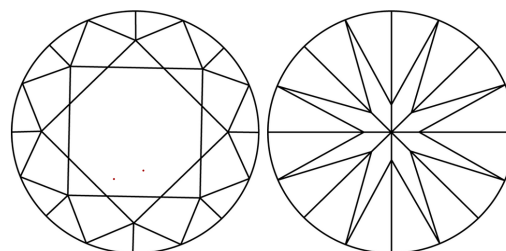

CLARITY CHARACTERISTICS

KEY TO SYMBOLS

Red symbols indicate internal characteristics.
Green symbols indicate external characteristics.