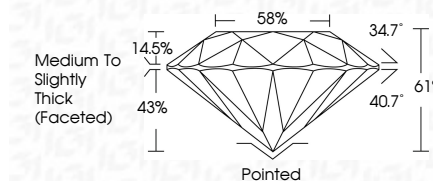

ELECTRONIC COPY

LG803623170
Report verification at igi.org

May 21, 2026
IGI Report Number **LG803623170**
Description **LABORATORY GROWN DIAMOND**
Shape and Cutting Style **ROUND BRILLIANT**
Measurements **9.22 - 9.31 X 5.66 MM**

GRADING RESULTS
Carat Weight **3.03 CARATS**
Color Grade **E**
Clarity Grade **VVS 2**
Cut Grade **IDEAL**

ADDITIONAL GRADING INFORMATION
Polish **EXCELLENT**
Symmetry **EXCELLENT**
Fluorescence **NONE**
Inscription(s) **IGI LG803623170**
Comments: This Laboratory Grown Diamond was created by Chemical Vapor Deposition (CVD) growth process. Type IIa

May 21, 2026
IGI Report No. LG803623170
ROUND BRILLIANT
3.03 CARATS
E
9.22 - 9.31 X 5.66 MM
Color Grade **E**
Clarity Grade **VVS 2**
Cut Grade **IDEAL**
Depth **61%**
Table **58%**
Girdle **Medium To Slightly Thick (Faceted)**
Culet **Pointed**
Polish **EXCELLENT**
Symmetry **EXCELLENT**
Fluorescence **NONE**
Inscription(s) **IGI LG803623170**
Comments: This Laboratory Grown Diamond was created by Chemical Vapor Deposition (CVD) growth process. Type IIa

GRADING RESULTS
Carat Weight **3.03 CARATS**
Color Grade **E**
Clarity Grade **VVS 2**
Cut Grade **IDEAL**

ADDITIONAL GRADING INFORMATION
Polish **EXCELLENT**
Symmetry **EXCELLENT**
Fluorescence **NONE**
Inscription(s) **IGI LG803623170**