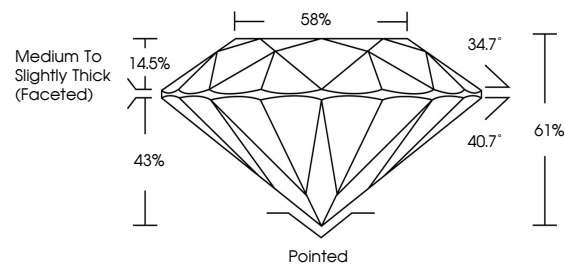

PROPORTIONS