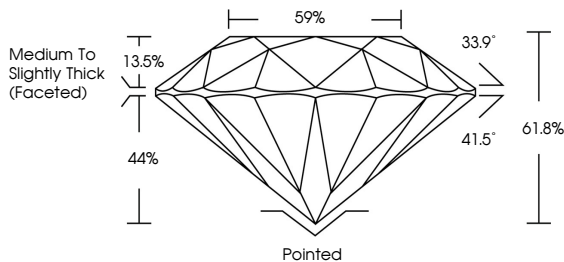

PROPORTIONS