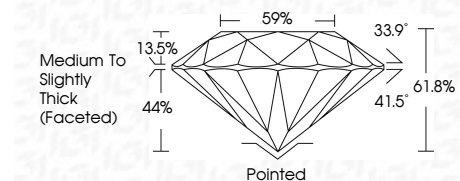

ELECTRONIC COPY

LG803624460
Report verification at igi.org

May 25, 2026
IGI Report Number **LG803624460**
Description **LABORATORY GROWN DIAMOND**
Shape and Cutting Style **ROUND BRILLIANT**
Measurements **6.39 - 6.45 X 3.97 MM**

GRADING RESULTS
Carat Weight **1.01 CARAT**
Color Grade **E**
Clarity Grade **VS 1**
Cut Grade **IDEAL**

Sample Image Used

ADDITIONAL GRADING INFORMATION
Polish **EXCELLENT**
Symmetry **EXCELLENT**
Fluorescence **NONE**
Inscription(s) **IGI LG803624460**
Comments: This Laboratory Grown Diamond was created by Chemical Vapor Deposition (CVD) growth process. Type IIa

May 25, 2026
IGI Report No. LG803624460
ROUND BRILLIANT
Carat Weight **1.01 CARAT**
Color Grade **E**
Clarity Grade **VS 1**
Cut Grade **IDEAL**
Depth **61.8%**
Table **59%**
Girdle **Medium To Slightly Thick (Faceted)**
Culet **Pointed**
Polish **EXCELLENT**
Symmetry **EXCELLENT**
Fluorescence **NONE**
Inscription(s) **IGI LG803624460**
Comments: This Laboratory Grown Diamond was created by Chemical Vapor Deposition (CVD) growth process. Type IIa

May 25, 2026
IGI Report Number **LG803624460**
Description **LABORATORY GROWN DIAMOND**
Shape and Cutting Style **ROUND BRILLIANT**
Measurements **6.39 - 6.45 X 3.97 MM**

GRADING RESULTS
Carat Weight **1.01 CARAT**
Color Grade **E**
Clarity Grade **VS 1**
Cut Grade **IDEAL**