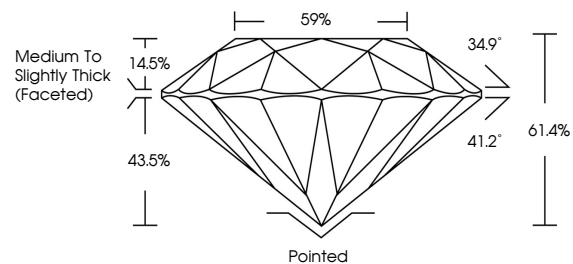

GRADING RESULTS

Carat Weight **2.05 CARATS**
Color Grade **F**
Clarity Grade **VVS 2**
Cut Grade **IDEAL**

ADDITIONAL GRADING INFORMATION

Polish **EXCELLENT**
Symmetry **EXCELLENT**
Fluorescence **NONE**
Inscription(s) **IGI LG803630161**
Comments: This Laboratory Grown Diamond was created by Chemical Vapor Deposition (CVD) growth process. Type IIa

May 22, 2026
IGI Report No. LG803630161
ROUND BRILLIANT
8.12 - 8.17 X 5.01 MM
2.05 CARATS
Color Grade **F**
Clarity Grade **VVS 2**
Cut Grade **IDEAL**
Depth **61.4%**
Table **59%**
Girdle **Medium To Slightly Thick (Faceted)**
Culet **Pointed**
Polish **EXCELLENT**
Symmetry **EXCELLENT**
Fluorescence **NONE**
Inscription(s) **IGI LG803630161**
Comments: This Laboratory Grown Diamond was created by Chemical Vapor Deposition (CVD) growth process. Type IIa

GRADING RESULTS

Carat Weight **2.05 CARATS**
Color Grade **F**
Clarity Grade **VVS 2**
Cut Grade **IDEAL**

ADDITIONAL GRADING INFORMATION

Polish **EXCELLENT**
Symmetry **EXCELLENT**
Fluorescence **NONE**
Inscription(s) **IGI LG803630161**

Comments: This Laboratory Grown Diamond was created by Chemical Vapor Deposition (CVD) growth process. Type IIa

PROPORTIONS

CLARITY CHARACTERISTICS

KEY TO SYMBOLS

Red symbols indicate internal characteristics.
Green symbols indicate external characteristics.