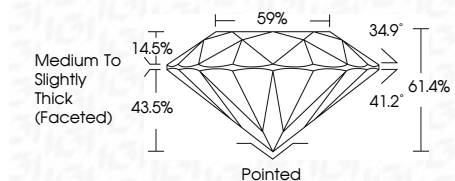

ELECTRONIC COPY

LG803630161
Report verification at igi.org

May 22, 2026
IGI Report Number **LG803630161**
Description **LABORATORY GROWN DIAMOND**
Shape and Cutting Style **ROUND BRILLIANT**
Measurements **8.12 - 8.17 X 5.01 MM**

GRADING RESULTS

Carat Weight **2.05 CARATS**
Color Grade **F**
Clarity Grade **VVS 2**
Cut Grade **IDEAL**

ADDITIONAL GRADING INFORMATION

Polish **EXCELLENT**
Symmetry **EXCELLENT**
Fluorescence **NONE**
Inscription(s) **IGI LG803630161**
Comments: This Laboratory Grown Diamond was created by Chemical Vapor Deposition (CVD) growth process. Type IIa

May 22, 2026
IGI Report No. LG803630161
ROUND BRILLIANT
8.12 - 8.17 X 5.01 MM
2.05 CARATS
Color Grade **F**
Clarity Grade **VVS 2**
Cut Grade **IDEAL**
Depth **61.4%**
Table **59%**
Girdle **Medium To Slightly Thick (Faceted)**
Culet **Pointed**
Polish **EXCELLENT**
Symmetry **EXCELLENT**
Fluorescence **NONE**
Inscription(s) **IGI LG803630161**
Comments: This Laboratory Grown Diamond was created by Chemical Vapor Deposition (CVD) growth process. Type IIa

GRADING RESULTS

Carat Weight **2.05 CARATS**
Color Grade **F**
Clarity Grade **VVS 2**
Cut Grade **IDEAL**

ADDITIONAL GRADING INFORMATION

Polish **EXCELLENT**
Symmetry **EXCELLENT**
Fluorescence **NONE**
Inscription(s) **IGI LG803630161**