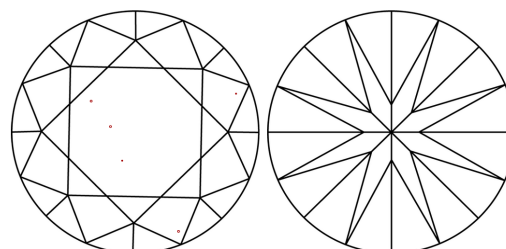

CLARITY CHARACTERISTICS

KEY TO SYMBOLS

Red symbols indicate internal characteristics.
Green symbols indicate external characteristics.