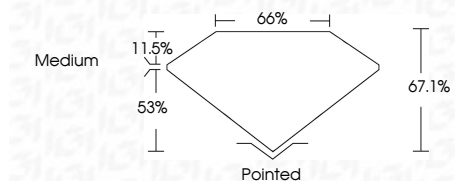

Measurements **11.91 X 8.23 X 5.52 MM**

**GRADING RESULTS**

Carat Weight **4.67 CARATS**  
Color Grade **G**  
Clarity Grade **VVS 2**

**ADDITIONAL GRADING INFORMATION**

Polish **EXCELLENT**  
Symmetry **EXCELLENT**  
Fluorescence **NONE**  
Inscription(s) **IGI LG803634374**  
Comments: This Laboratory Grown Diamond was created by Chemical Vapor Deposition (CVD) growth process. Type IIa

May 23, 2026  
IGI Report No LG803634374  
CUT CORNERED RECT. MODIFIED BRILLIANT  
11.91 X 8.23 X 5.52 MM  
4.67 CARATS  
G  
VVS 2  
67.1%  
53%  
Medium  
Pointed  
EXCELLENT  
EXCELLENT  
NONE  
IGI LG803634374  
Comments: This Laboratory Grown Diamond was created by Chemical Vapor Deposition (CVD) growth process. Type IIa

**LABORATORY GROWN DIAMOND REPORT**

May 23, 2026  
IGI Report Number **LG803634374**  
Description **LABORATORY GROWN DIAMOND**  
Shape and Cutting Style **CUT CORNERED RECTANGULAR  
MODIFIED BRILLIANT**  
Measurements **11.91 X 8.23 X 5.52 MM**

**GRADING RESULTS**

Carat Weight **4.67 CARATS**  
Color Grade **G**  
Clarity Grade **VVS 2**

**ADDITIONAL GRADING INFORMATION**

Polish **EXCELLENT**  
Symmetry **EXCELLENT**  
Fluorescence **NONE**  
Inscription(s) **IGI LG803634374**