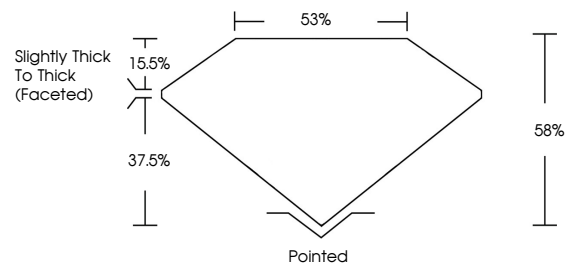

PROPORTIONS