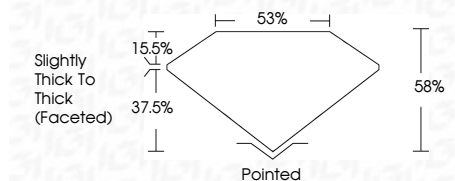

**ELECTRONIC COPY**

LG803635223  
Report verification at igi.org

May 22, 2026  
IGI Report Number **LG803635223**  
Description **LABORATORY GROWN DIAMOND**  
Shape and Cutting Style **HEART BRILLIANT**  
Measurements **7.54 X 8.74 X 5.07 MM**

**GRADING RESULTS**  
Carat Weight **2.02 CARATS**  
Color Grade **D**  
Clarity Grade **SI 1**

**ADDITIONAL GRADING INFORMATION**  
Polish **EXCELLENT**  
Symmetry **EXCELLENT**  
Fluorescence **NONE**  
Inscription(s) **IGI LG803635223**  
Comments: This Laboratory Grown Diamond was created by Chemical Vapor Deposition (CVD) growth process. Type IIa

May 22, 2026  
IGI Report No LG803635223  
**HEART BRILLIANT**  
2.02 CARATS  
D  
7.54 X 8.74 X 5.07 MM  
Carat Weight  
Color Grade  
Clarity Grade  
Depth  
Table  
Girdle  
Slightly Thick To Thick (Faceted)  
Pointed  
EXCELLENT  
EXCELLENT  
NONE  
IGI LG803635223  
Inscription(s)  
Comments: This Laboratory Grown Diamond was created by Chemical Vapor Deposition (CVD) growth process. Type IIa

**GRADING RESULTS**  
Carat Weight **2.02 CARATS**  
Color Grade **D**  
Clarity Grade **SI 1**

**ADDITIONAL GRADING INFORMATION**  
Polish **EXCELLENT**  
Symmetry **EXCELLENT**  
Fluorescence **NONE**  
Inscription(s) **IGI LG803635223**