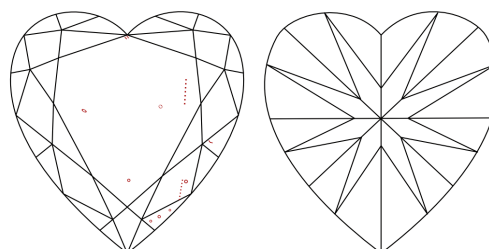

CLARITY CHARACTERISTICS

KEY TO SYMBOLS

Red symbols indicate internal characteristics.
Green symbols indicate external characteristics.

COLOR

D E F G H I J Faint Very Light Light

CLARITY

FL	IF	VS¹⁻²	VS¹⁻²	SI¹⁻²	I¹⁻³
Flawless	Internally Flawless	Very Very Slightly Included	Very Slightly Included	Slightly Included	Included