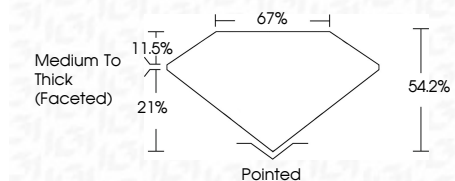

**ELECTRONIC COPY**

LG803648315  
Report verification at igi.org

May 29, 2026  
IGI Report Number **LG803648315**  
Description **LABORATORY GROWN DIAMOND**  
Shape and Cutting Style **HEART MODIFIED BRILLIANT**  
Measurements **6.36 X 7.23 X 3.92 MM**

**GRADING RESULTS**

Carat Weight **1.40 CARAT**  
Color Grade **FANCY VIVID BLUE**  
Clarity Grade **VS 1**

**ADDITIONAL GRADING INFORMATION**

Polish **VERY GOOD**  
Symmetry **VERY GOOD**  
Fluorescence **NONE**  
Inscription(s) **IGI LG803648315**

Comments: This Laboratory Grown Diamond was created by High Pressure High Temperature (HPHT) growth process. Indications of post-growth treatment.

May 29, 2026  
IGI Report No **LG803648315**  
**HEART MODIFIED BRILLIANT**  
6.36 X 7.23 X 3.92 MM  
1.40 CARAT  
FANCY VIVID BLUE  
VS 1  
64.2%  
67%  
Medium To Thick (Faceted)  
Pointed  
VERY GOOD  
VERY GOOD  
NONE  
IGI LG803648315