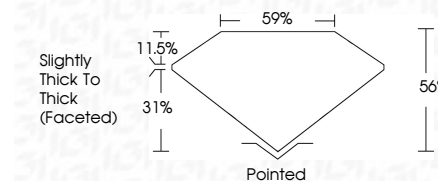

ELECTRONIC COPY

LG803648359
Report verification at igi.org

May 29, 2026
IGI Report Number **LG803648359**
Description **LABORATORY GROWN DIAMOND**
Shape and Cutting Style **HEART MODIFIED BRILLIANT**
Measurements **5.77 X 6.68 X 3.74 MM**

GRADING RESULTS
Carat Weight **1.07 CARAT**
Color Grade **FANCY VIVID BLUE**
Clarity Grade **VS 1**

Sample Image Used

ADDITIONAL GRADING INFORMATION
Polish **VERY GOOD**
Symmetry **VERY GOOD**
Fluorescence **NONE**
Inscription(s) **IGI LG803648359**
Comments: This Laboratory Grown Diamond was created by High Pressure High Temperature (HPHT) growth process. Indications of post-growth treatment.

GRADING RESULTS
Carat Weight **1.07 CARAT**
Color Grade **FANCY VIVID BLUE**
Clarity Grade **VS 1**

ADDITIONAL GRADING INFORMATION
Polish **VERY GOOD**
Symmetry **VERY GOOD**
Fluorescence **NONE**
Inscription(s) **IGI LG803648359**