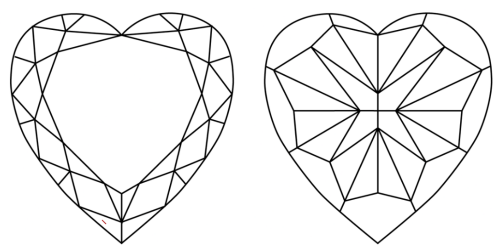

GRADING RESULTS
Carat Weight **1.07 CARAT**
Color Grade **FANCY VIVID BLUE**
Clarity Grade **VS 1**

ADDITIONAL GRADING INFORMATION
Polish **VERY GOOD**
Symmetry **VERY GOOD**
Fluorescence **NONE**
Inscription(s) **IGI LG803648359**

Comments: This Laboratory Grown Diamond was created by High Pressure High Temperature (HPHT) growth process. Indications of post-growth treatment.

PROPORTIONS

CLARITY CHARACTERISTICS

KEY TO SYMBOLS
Red symbols indicate internal characteristics.
Green symbols indicate external characteristics.