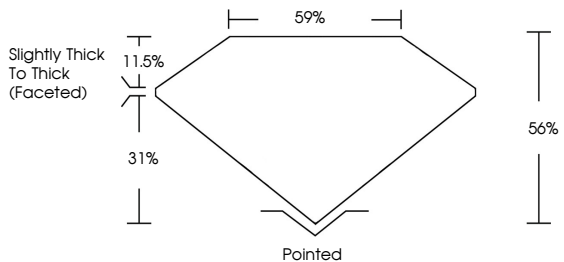

LABORATORY GROWN DIAMOND REPORT

May 29, 2026
IGI Report Number **LG803648359**
Description **LABORATORY GROWN DIAMOND**
Shape and Cutting Style **HEART MODIFIED BRILLIANT**
Measurements **5.77 X 6.68 X 3.74 MM**

GRADING RESULTS
Carat Weight **1.07 CARAT**
Color Grade **FANCY VIVID BLUE**
Clarity Grade **VS 1**

ADDITIONAL GRADING INFORMATION
Polish **VERY GOOD**
Symmetry **VERY GOOD**
Fluorescence **NONE**
Inscription(s) **IGI LG803648359**

Comments: This Laboratory Grown Diamond was created by High Pressure High Temperature (HPHT) growth process. Indications of post-growth treatment.

PROPORTIONS

CLARITY CHARACTERISTICS

KEY TO SYMBOLS
Red symbols indicate internal characteristics.
Green symbols indicate external characteristics.