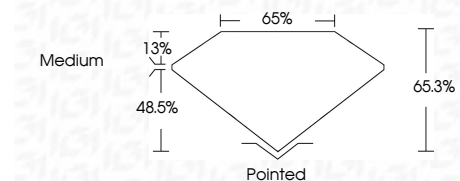

ELECTRONIC COPY

LG803668392
Report verification at igi.org

May 27, 2026

IGI Report Number **LG803668392**

Description **LABORATORY GROWN DIAMOND**

Shape and Cutting Style **CUT CORNERED
RECTANGULAR MODIFIED
BRILLIANT**

Measurements **7.16 X 5.01 X 3.27 MM**

GRADING RESULTS

Carat Weight **1.02 CARAT**

Color Grade **F**

Clarity Grade **VVS 2**

ADDITIONAL GRADING INFORMATION

Polish **EXCELLENT**

Symmetry **EXCELLENT**

Fluorescence **NONE**

Inscription(s) **IGI LG803668392**

Comments: This Laboratory Grown Diamond was created by Chemical Vapor Deposition (CVD) growth process. Type IIa

May 27, 2026
IGI Report No. LG803668392
CUT CORNERED RECT. MODIFIED BRILLIANT
7.16 X 5.01 X 3.27 MM
Carat Weight **1.02 CARAT**
Color Grade **F**
Clarity Grade **VVS 2**
Depth **48.5%**
Table **13%**
Girdle **Medium**
Culet **Pointed**
Polish **EXCELLENT**
Symmetry **EXCELLENT**
Fluorescence **NONE**
Inscription(s) **IGI LG803668392**

Shape and Cutting Style **CUT CORNERED RECTANGULAR
MODIFIED BRILLIANT**

Measurements **7.16 X 5.01 X 3.27 MM**

GRADING RESULTS

Carat Weight **1.02 CARAT**

Color Grade **F**

Clarity Grade **VVS 2**

ADDITIONAL GRADING INFORMATION