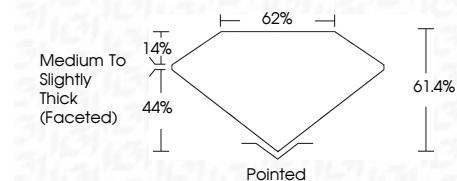

**ELECTRONIC COPY**

LG803668747  
Report verification at igi.org

May 27, 2026  
IGI Report Number **LG803668747**  
Description **LABORATORY GROWN DIAMOND**  
Shape and Cutting Style **OVAL BRILLIANT**  
Measurements **12.77 X 9.05 X 5.56 MM**

**GRADING RESULTS**  
Carat Weight **4.03 CARATS**  
Color Grade **F**  
Clarity Grade **VS 1**

**ADDITIONAL GRADING INFORMATION**  
Polish **EXCELLENT**  
Symmetry **EXCELLENT**  
Fluorescence **NONE**  
Inscription(s) **IGI LG803668747**  
Comments: This Laboratory Grown Diamond was created by Chemical Vapor Deposition (CVD) growth process. Type IIa

May 27, 2026  
IGI Report No LG803668747  
OVAL BRILLIANT  
12.77 X 9.05 X 5.56 MM  
4.03 CARATS  
F  
VS 1  
61.4%  
62%  
Medium to Slightly Thick (Faceted)  
Pointed  
EXCELLENT  
EXCELLENT  
NONE  
IGI LG803668747  
Comments: This Laboratory Grown Diamond was created by Chemical Vapor Deposition (CVD) growth process. Type IIa

**GRADING RESULTS**  
Carat Weight **4.03 CARATS**  
Color Grade **F**  
Clarity Grade **VS 1**

**ADDITIONAL GRADING INFORMATION**  
Polish **EXCELLENT**  
Symmetry **EXCELLENT**  
Fluorescence **NONE**  
Inscription(s) **IGI LG803668747**