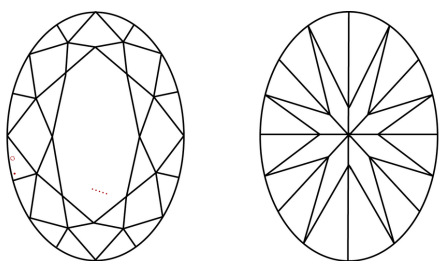

CLARITY CHARACTERISTICS

KEY TO SYMBOLS
Red symbols indicate internal characteristics.
Green symbols indicate external characteristics.