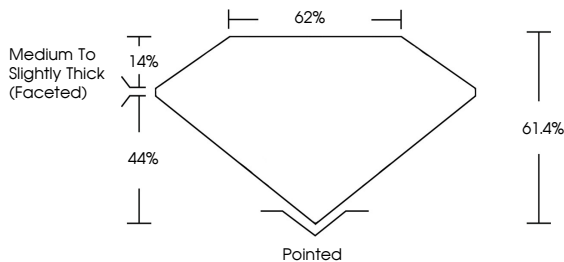

PROPORTIONS