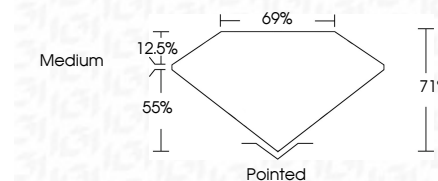

**ELECTRONIC COPY**

LG803681691  
Report verification at igi.org

May 22, 2026  
IGI Report Number **LG803681691**  
Description **LABORATORY GROWN DIAMOND**  
Shape and Cutting Style **PRINCESS CUT**  
Measurements **6.38 X 6.37 X 4.52 MM**

**GRADING RESULTS**  
Carat Weight **1.58 CARAT**  
Color Grade **E**  
Clarity Grade **VVS 2**

**ADDITIONAL GRADING INFORMATION**  
Polish **EXCELLENT**  
Symmetry **EXCELLENT**  
Fluorescence **NONE**  
Inscription(s) **IGI LG803681691**  
Comments: This Laboratory Grown Diamond was created by Chemical Vapor Deposition (CVD) growth process. Type IIa

May 22, 2026  
IGI Report No. LG803681691  
**PRINCESS CUT**  
1.58 CARAT **E**  
6.38 X 6.37 X 4.52 MM  
Color Grade **VVS 2**  
Depth **71%**  
Table **69%**  
Girdle **Medium**  
Culet **Pointed**  
Polish **EXCELLENT**  
Symmetry **EXCELLENT**  
Fluorescence **NONE**  
Inscription(s) **IGI LG803681691**  
Comments: This Laboratory Grown Diamond was created by Chemical Vapor Deposition (CVD) growth process. Type IIa

May 22, 2026  
IGI Report Number **LG803681691**  
Description **LABORATORY GROWN DIAMOND**  
Shape and Cutting Style **PRINCESS CUT**  
Measurements **6.38 X 6.37 X 4.52 MM**

**GRADING RESULTS**  
Carat Weight **1.58 CARAT**  
Color Grade **E**  
Clarity Grade **VVS 2**