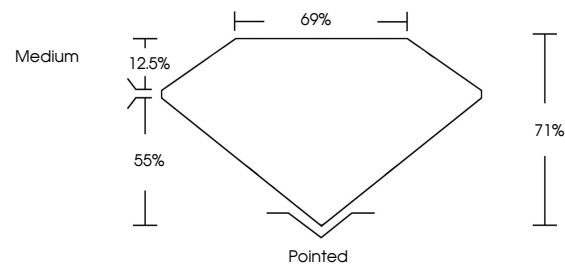

PROPORTIONS