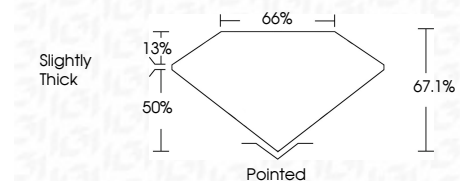

ELECTRONIC COPY

LG803696686
Report verification at igi.org

May 30, 2026
IGI Report Number **LG803696686**
Description **LABORATORY GROWN DIAMOND**
Shape and Cutting Style **CUT CORNERED
RECTANGULAR MODIFIED
BRILLIANT**
Measurements **12.22 X 8.42 X 5.65 MM**

GRADING RESULTS

Carat Weight **5.08 CARATS**
Color Grade **G**
Clarity Grade **VS 2**

ADDITIONAL GRADING INFORMATION

Polish **EXCELLENT**
Symmetry **EXCELLENT**
Fluorescence **NONE**
Inscription(s) **IGI LG803696686**
Comments: This Laboratory Grown Diamond was created by Chemical Vapor Deposition (CVD) growth process. Type IIa

May 30, 2026
IGI Report No. LG803696686
CUT CORNERED RECT. MODIFIED BRILLIANT
12.22 X 8.42 X 5.65 MM
Carat Weight **5.08 CARATS**
Color Grade **G**
Clarity Grade **VS 2**
Table **50%**
Girdle **Slightly Thick**
Culet **Pointed**
Polish **EXCELLENT**
Symmetry **EXCELLENT**
Fluorescence **NONE**
Inscription(s) **IGI LG803696686**
Comments: This Laboratory Grown Diamond was created by Chemical Vapor Deposition (CVD) growth process. Type IIa

GRADING RESULTS

Carat Weight **5.08 CARATS**
Color Grade **G**
Clarity Grade **VS 2**

ADDITIONAL GRADING INFORMATION

Polish **EXCELLENT**
Symmetry **EXCELLENT**
Fluorescence **NONE**
Inscription(s) **IGI LG803696686**