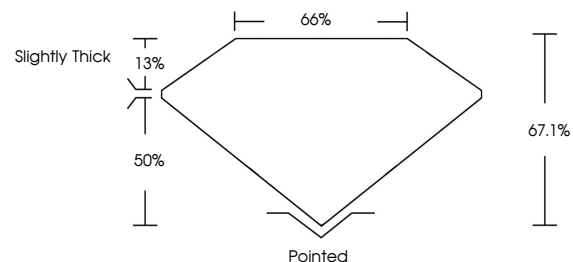

May 30, 2026
IGI Report No. LG803696686
CUT CORNERED RECT. MODIFIED BRILLIANT
12.22 X 8.42 X 5.65 MM
Carat Weight **5.08 CARATS**
Color Grade **G**
Clarity Grade **VS 2**
Table **50%**
Girdle **Slightly Thick**
Culet **Pointed**
Polish **EXCELLENT**
Symmetry **EXCELLENT**
Fluorescence **NONE**
Inscription(s) **IGI LG803696686**
Comments: This Laboratory Grown Diamond was created by Chemical Vapor Deposition (CVD) growth process. Type IIa

GRADING RESULTS

Carat Weight **5.08 CARATS**
Color Grade **G**
Clarity Grade **VS 2**

ADDITIONAL GRADING INFORMATION

Polish **EXCELLENT**
Symmetry **EXCELLENT**
Fluorescence **NONE**
Inscription(s) **IGI LG803696686**

Comments: This Laboratory Grown Diamond was created by Chemical Vapor Deposition (CVD) growth process. Type IIa

PROPORTIONS

Sample Image Used

CLARITY CHARACTERISTICS

KEY TO SYMBOLS

Red symbols indicate internal characteristics.
Green symbols indicate external characteristics.