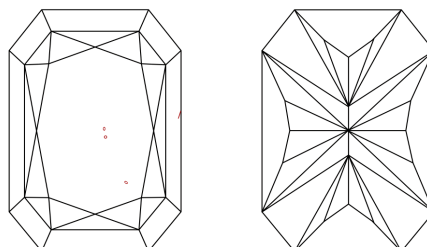

CLARITY CHARACTERISTICS

KEY TO SYMBOLS

Red symbols indicate internal characteristics.
Green symbols indicate external characteristics.

COLOR

D E F G H I J Faint Very Light Light

CLARITY

FL	IF	VS¹⁻²	VS¹⁻²	SI¹⁻²	I¹⁻³
Flawless	Internally Flawless	Very Very Slightly Included	Very Slightly Included	Slightly Included	Included