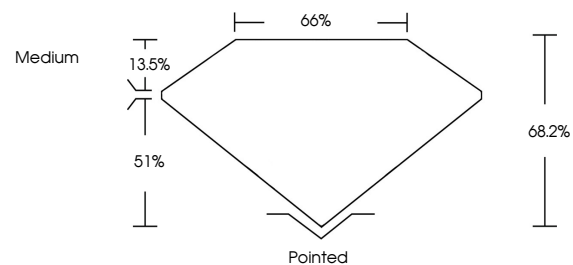

Measurements **13.35 X 9.41 X 6.42 MM**

**GRADING RESULTS**

Carat Weight **7.01 CARATS**  
Color Grade **E**  
Clarity Grade **VVS 2**

**ADDITIONAL GRADING INFORMATION**

Polish **EXCELLENT**  
Symmetry **EXCELLENT**  
Fluorescence **NONE**  
Inscription(s) **IGI LG803699298**  
Comments: This Laboratory Grown Diamond was created by Chemical Vapor Deposition (CVD) growth process. Type IIa

May 29, 2026  
IGI Report No. LG803699298  
CUT CORNERED RECT. MODIFIED BRILLIANT  
13.35 X 9.41 X 6.42 MM  
7.01 CARATS  
E  
VVS 2  
68.2%  
51%  
Medium  
Pointed  
EXCELLENT  
EXCELLENT  
NONE  
IGI LG803699298  
Comments: This Laboratory Grown Diamond was created by Chemical Vapor Deposition (CVD) growth process. Type IIa

**LABORATORY GROWN DIAMOND REPORT**

May 29, 2026  
IGI Report Number **LG803699298**  
Description **LABORATORY GROWN DIAMOND**  
Shape and Cutting Style **CUT CORNERED RECTANGULAR  
MODIFIED BRILLIANT**  
Measurements **13.35 X 9.41 X 6.42 MM**

**PROPORTIONS**

Sample Image Used

**CLARITY CHARACTERISTICS**

**KEY TO SYMBOLS**

Red symbols indicate internal characteristics.  
Green symbols indicate external characteristics.

**COLOR**

D E F G H I J Faint Very Light Light