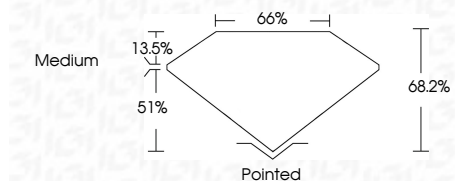

**ELECTRONIC COPY**

LG803699298  
Report verification at igi.org

May 29, 2026  
IGI Report Number **LG803699298**  
Description **LABORATORY GROWN DIAMOND**  
Shape and Cutting Style **CUT CORNERED  
RECTANGULAR MODIFIED  
BRILLIANT**

Measurements **13.35 X 9.41 X 6.42 MM**

**GRADING RESULTS**

Carat Weight **7.01 CARATS**  
Color Grade **E**  
Clarity Grade **VVS 2**

**ADDITIONAL GRADING INFORMATION**

Polish **EXCELLENT**  
Symmetry **EXCELLENT**  
Fluorescence **NONE**  
Inscription(s) **IGI LG803699298**  
Comments: This Laboratory Grown Diamond was created by Chemical Vapor Deposition (CVD) growth process. Type IIa

May 29, 2026  
IGI Report No. LG803699298  
CUT CORNERED RECT. MODIFIED BRILLIANT  
13.35 X 9.41 X 6.42 MM  
7.01 CARATS  
E  
VVS 2  
68.2%  
51%  
Medium  
Pointed  
EXCELLENT  
EXCELLENT  
NONE  
IGI LG803699298  
Comments: This Laboratory Grown Diamond was created by Chemical Vapor Deposition (CVD) growth process. Type IIa

**LABORATORY GROWN DIAMOND REPORT**

May 29, 2026  
IGI Report Number **LG803699298**  
Description **LABORATORY GROWN DIAMOND**  
Shape and Cutting Style **CUT CORNERED RECTANGULAR  
MODIFIED BRILLIANT**  
Measurements **13.35 X 9.41 X 6.42 MM**