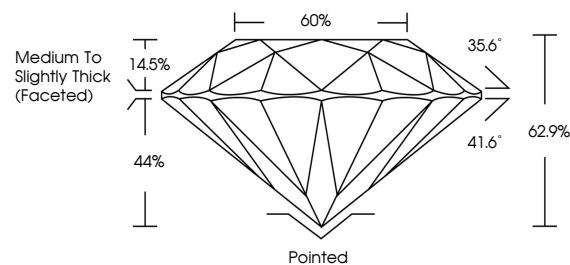

PROPORTIONS