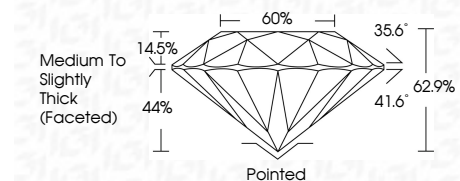

ELECTRONIC COPY

LG804601339
Report verification at igi.org

May 28, 2026
IGI Report Number **LG804601339**
Description **LABORATORY GROWN DIAMOND**
Shape and Cutting Style **ROUND BRILLIANT**
Measurements **6.54 - 6.57 X 4.12 MM**

GRADING RESULTS
Carat Weight **1.10 CARAT**
Color Grade **E**
Clarity Grade **VVS 2**
Cut Grade **EXCELLENT**

ADDITIONAL GRADING INFORMATION
Polish **EXCELLENT**
Symmetry **EXCELLENT**
Fluorescence **NONE**
Inscription(s) **IGI LG804601339**
Comments: This Laboratory Grown Diamond was created by Chemical Vapor Deposition (CVD) growth process. Type IIa

May 28, 2026
IGI Report No LG804601339
ROUND BRILLIANT
6.54 - 6.57 X 4.12 MM
Carat Weight **1.10 CARAT**
Color Grade **E**
Clarity Grade **VVS 2**
Cut Grade **EXCELLENT**
Depth **62.9%**
Table **60%**
Girdle **Medium To Slightly Thick (Faceted)**
Culet **Pointed**
Polish **EXCELLENT**
Symmetry **EXCELLENT**
Fluorescence **NONE**
Inscriptions(s) **IGI LG804601339**
Comments: This Laboratory Grown Diamond was created by Chemical Vapor Deposition (CVD) growth process. Type IIa

GRADING RESULTS
Carat Weight **1.10 CARAT**
Color Grade **E**
Clarity Grade **VVS 2**
Cut Grade **EXCELLENT**

ADDITIONAL GRADING INFORMATION
Polish **EXCELLENT**
Symmetry **EXCELLENT**
Fluorescence **NONE**
Inscription(s) **IGI LG804601339**