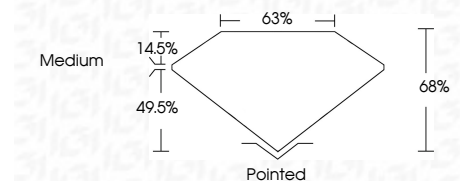

ELECTRONIC COPY

LG804604737
Report verification at igi.org

May 29, 2026
IGI Report Number **LG804604737**
Description **LABORATORY GROWN DIAMOND**

Shape and Cutting Style **CUT CORNERED
RECTANGULAR MODIFIED
BRILLIANT**

Measurements **12.09 X 8.31 X 5.65 MM**

GRADING RESULTS

Carat Weight **4.93 CARATS**
Color Grade **E**
Clarity Grade **VVS 2**

ADDITIONAL GRADING INFORMATION

Polish **EXCELLENT**
Symmetry **EXCELLENT**
Fluorescence **NONE**
Inscription(s) **(IGI) LG804604737**
Comments: This Laboratory Grown Diamond was created by Chemical Vapor Deposition (CVD) growth process. Type IIa

May 29, 2026
IGI Report No. **LG804604737**
CUT CORNERED RECT. MODIFIED BRILLIANT
12.09 X 8.31 X 5.65 MM
Carat Weight **4.93 CARATS**
Color Grade **E**
Clarity Grade **VVS 2**
Depth **68%**
Table **63%**
Girdle **Medium**
Culet **Pointed**
Polish **EXCELLENT**
Symmetry **EXCELLENT**
Fluorescence **NONE**
Inscription(s) **(IGI) LG804604737**
Comments: This Laboratory Grown Diamond was created by Chemical Vapor Deposition (CVD) growth process. Type IIa