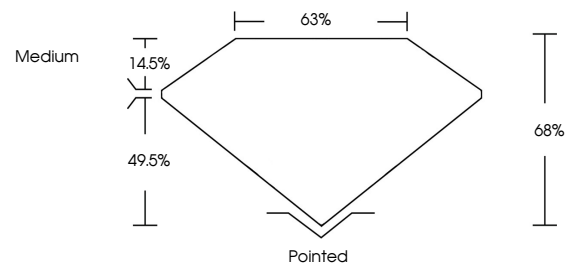

Measurements **12.09 X 8.31 X 5.65 MM**

GRADING RESULTS

Carat Weight **4.93 CARATS**
Color Grade **E**
Clarity Grade **VVS 2**

ADDITIONAL GRADING INFORMATION

Polish **EXCELLENT**
Symmetry **EXCELLENT**
Fluorescence **NONE**
Inscription(s) **(IGI) LG804604737**
Comments: This Laboratory Grown Diamond was created by Chemical Vapor Deposition (CVD) growth process. Type IIa

May 29, 2026
IGI Report No. **LG804604737**
CUT CORNERED RECT. MODIFIED BRILLIANT
12.09 X 8.31 X 5.65 MM
Carat Weight **4.93 CARATS**
Color Grade **E**
Clarity Grade **VVS 2**
Depth **68%**
Table **63%**
Girdle **Medium**
Culet **Pointed**
Polish **EXCELLENT**
Symmetry **EXCELLENT**
Fluorescence **NONE**
Inscription(s) **(IGI) LG804604737**
Comments: This Laboratory Grown Diamond was created by Chemical Vapor Deposition (CVD) growth process. Type IIa

LABORATORY GROWN DIAMOND REPORT

May 29, 2026
IGI Report Number **LG804604737**
Description **LABORATORY GROWN DIAMOND**
Shape and Cutting Style **CUT CORNERED RECTANGULAR
MODIFIED BRILLIANT**
Measurements **12.09 X 8.31 X 5.65 MM**

PROPORTIONS

Sample Image Used

CLARITY CHARACTERISTICS

KEY TO SYMBOLS

Red symbols indicate internal characteristics.
Green symbols indicate external characteristics.

COLOR

D E F G H I J Faint Very Light Light