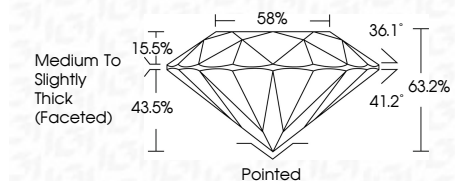

ELECTRONIC COPY

LG804606249
Report verification at igi.org

May 28, 2026
IGI Report Number **LG804606249**
Description **LABORATORY GROWN DIAMOND**
Shape and Cutting Style **ROUND BRILLIANT**
Measurements **6.51 - 6.58 X 4.13 MM**

GRADING RESULTS

Carat Weight **1.10 CARAT**
Color Grade **D**
Clarity Grade **VS 1**
Cut Grade **EXCELLENT**

ADDITIONAL GRADING INFORMATION

Polish **EXCELLENT**
Symmetry **EXCELLENT**
Fluorescence **NONE**
Inscription(s) **(IGI) LG804606249**
Comments: This Laboratory Grown Diamond was created by Chemical Vapor Deposition (CVD) growth process. Type IIa

May 28, 2026
IGI Report No. **LG804606249**
ROUND BRILLIANT
6.51 - 6.58 X 4.13 MM
Carat Weight **1.10 CARAT**
Color Grade **D**
Clarity Grade **VS 1**
Cut Grade **EXCELLENT**
Depth **63.2%**
Table **58%**
Girdle **Medium To Slightly Thick (Faceted)**
Culet **Pointed**
Polish **EXCELLENT**
Symmetry **EXCELLENT**
Fluorescence **NONE**
Inscription(s) **(IGI) LG804606249**
Comments: This Laboratory Grown Diamond was created by Chemical Vapor Deposition (CVD) growth process. Type IIa

May 28, 2026
IGI Report Number **LG804606249**
Description **LABORATORY GROWN DIAMOND**
Shape and Cutting Style **ROUND BRILLIANT**
Measurements **6.51 - 6.58 X 4.13 MM**

GRADING RESULTS

Carat Weight **1.10 CARAT**
Color Grade **D**
Clarity Grade **VS 1**
Cut Grade **EXCELLENT**