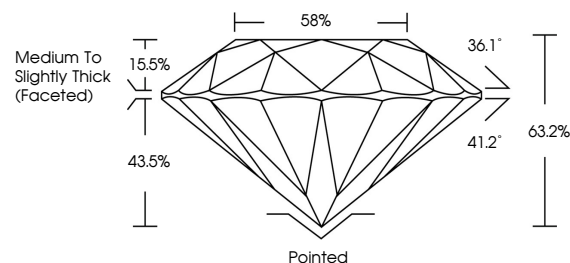

GRADING RESULTS

Carat Weight **1.10 CARAT**
Color Grade **D**
Clarity Grade **VS 1**
Cut Grade **EXCELLENT**

ADDITIONAL GRADING INFORMATION

Polish **EXCELLENT**
Symmetry **EXCELLENT**
Fluorescence **NONE**
Inscription(s) **(IGI) LG804606249**
Comments: This Laboratory Grown Diamond was created by Chemical Vapor Deposition (CVD) growth process. Type IIa

May 28, 2026
IGI Report No. **LG804606249**
ROUND BRILLIANT
6.51 - 6.58 X 4.13 MM
Carat Weight **1.10 CARAT**
Color Grade **D**
Clarity Grade **VS 1**
Cut Grade **EXCELLENT**
Depth **63.2%**
Table **58%**
Girdle **Medium To Slightly Thick (Faceted)**
Culet **Pointed**
Polish **EXCELLENT**
Symmetry **EXCELLENT**
Fluorescence **NONE**
Inscription(s) **(IGI) LG804606249**
Comments: This Laboratory Grown Diamond was created by Chemical Vapor Deposition (CVD) growth process. Type IIa

May 28, 2026
IGI Report Number **LG804606249**
Description **LABORATORY GROWN DIAMOND**
Shape and Cutting Style **ROUND BRILLIANT**
Measurements **6.51 - 6.58 X 4.13 MM**

GRADING RESULTS

Carat Weight **1.10 CARAT**
Color Grade **D**
Clarity Grade **VS 1**
Cut Grade **EXCELLENT**

PROPORTIONS

CLARITY CHARACTERISTICS

KEY TO SYMBOLS

Red symbols indicate internal characteristics.
Green symbols indicate external characteristics.

Sample Image Used

COLOR

D E F G H I J Faint Very Light Light