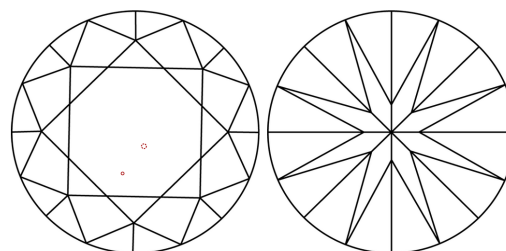

May 29, 2026
IGI Report Number **LG804608457**
Description **LABORATORY GROWN DIAMOND**
Shape and Cutting Style **ROUND BRILLIANT**
Measurements **8.14 - 8.20 X 5.06 MM**

GRADING RESULTS
Carat Weight **2.08 CARATS**
Color Grade **F**
Clarity Grade **VS 1**
Cut Grade **EXCELLENT**

PROPORTIONS

CLARITY CHARACTERISTICS

KEY TO SYMBOLS

Red symbols indicate internal characteristics.
Green symbols indicate external characteristics.

COLOR

D E F G H I J Faint Very Light Light

CLARITY

FL	IF	VS ¹⁻²	VS ¹⁻²	SI ¹⁻²	I ¹⁻³
Flawless	Internally Flawless	Very Very Slightly Included	Very Slightly Included	Slightly Included	Included