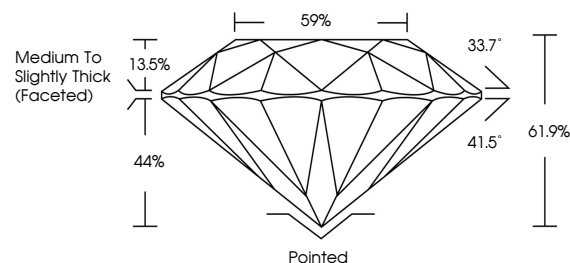

PROPORTIONS