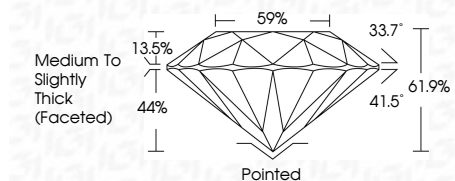

ELECTRONIC COPY

LG804608457
Report verification at igi.org

May 29, 2026
IGI Report Number **LG804608457**
Description **LABORATORY GROWN DIAMOND**
Shape and Cutting Style **ROUND BRILLIANT**
Measurements **8.14 - 8.20 X 5.06 MM**

GRADING RESULTS
Carat Weight **2.08 CARATS**
Color Grade **F**
Clarity Grade **VS 1**
Cut Grade **EXCELLENT**

Sample Image Used

ADDITIONAL GRADING INFORMATION
Polish **EXCELLENT**
Symmetry **EXCELLENT**
Fluorescence **NONE**
Inscription(s) **(IGI) LG804608457**
Comments: This Laboratory Grown Diamond was created by Chemical Vapor Deposition (CVD) growth process. Type IIa

May 29, 2026
IGI Report No. **LG804608457**
ROUND BRILLIANT
8.14 - 8.20 X 5.06 MM
Carat Weight **2.08 CARATS**
Color Grade **F**
Clarity Grade **VS 1**
Cut Grade **EXCELLENT**
Depth **61.9%**
Table **59%**
Girdle **Medium To Slightly Thick (Faceted)**
Culet **Pointed**
Polish **EXCELLENT**
Symmetry **EXCELLENT**
Fluorescence **NONE**
Inscription(s) **(IGI) LG804608457**
Comments: This Laboratory Grown Diamond was created by Chemical Vapor Deposition (CVD) growth process. Type IIa

May 29, 2026
IGI Report Number **LG804608457**
Description **LABORATORY GROWN DIAMOND**
Shape and Cutting Style **ROUND BRILLIANT**
Measurements **8.14 - 8.20 X 5.06 MM**

GRADING RESULTS
Carat Weight **2.08 CARATS**
Color Grade **F**
Clarity Grade **VS 1**
Cut Grade **EXCELLENT**