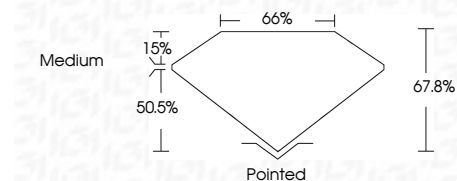

**ELECTRONIC COPY**

LG804609831  
Report verification at igi.org

May 29, 2026  
IGI Report Number **LG804609831**  
Description **LABORATORY GROWN DIAMOND**  
Shape and Cutting Style **CUT CORNERED  
RECTANGULAR MODIFIED  
BRILLIANT**

Measurements **11.66 X 8.63 X 5.85 MM**

**GRADING RESULTS**

Carat Weight **5.10 CARATS**  
Color Grade **E**  
Clarity Grade **VVS 2**

**ADDITIONAL GRADING INFORMATION**

Polish **EXCELLENT**  
Symmetry **EXCELLENT**  
Fluorescence **NONE**  
Inscription(s) **IGI LG804609831**  
Comments: This Laboratory Grown Diamond was created by Chemical Vapor Deposition (CVD) growth process. Type IIa

May 29, 2026  
IGI Report No LG804609831  
CUT CORNERED RECT. MODIFIED BRILLIANT  
11.66 X 8.63 X 5.85 MM  
5.10 CARATS  
E  
VVS 2  
50.5%  
15%  
Medium  
Pointed  
EXCELLENT  
EXCELLENT  
NONE  
IGI LG804609831  
Comments: This Laboratory Grown Diamond was created by Chemical Vapor Deposition (CVD) growth process. Type IIa

**GRADING RESULTS**

Carat Weight **5.10 CARATS**  
Color Grade **E**  
Clarity Grade **VVS 2**

**ADDITIONAL GRADING INFORMATION**

Polish **EXCELLENT**  
Symmetry **EXCELLENT**  
Fluorescence **NONE**  
Inscription(s) **IGI LG804609831**