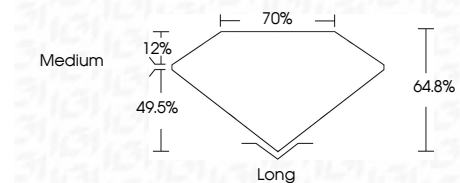

**ELECTRONIC COPY**

LG804614959  
Report verification at igi.org

May 25, 2026  
IGI Report Number **LG804614959**  
Description **LABORATORY GROWN DIAMOND**  
Shape and Cutting Style **EMERALD CUT**  
Measurements **8.86 X 6.05 X 3.92 MM**

**GRADING RESULTS**  
Carat Weight **2.08 CARATS**  
Color Grade **E**  
Clarity Grade **VS 1**

**ADDITIONAL GRADING INFORMATION**  
Polish **EXCELLENT**  
Symmetry **EXCELLENT**  
Fluorescence **NONE**  
Inscription(s) **(LGI) LG804614959**  
Comments: This Laboratory Grown Diamond was created by Chemical Vapor Deposition (CVD) growth process. Type IIa

May 25, 2026  
IGI Report No. LG804614959  
**EMERALD CUT**  
2.08 CARATS  
E  
8.86 X 6.05 X 3.92 MM  
Carat Weight  
Color Grade  
Clarity Grade  
Depth  
Table  
Girdle  
Medium  
Long  
EXCELLENT  
EXCELLENT  
NONE  
Inscription(s)  
(LGI) LG804614959  
Comments: This Laboratory Grown Diamond was created by Chemical Vapor Deposition (CVD) growth process. Type IIa

**LABORATORY GROWN DIAMOND REPORT**

May 25, 2026  
IGI Report Number **LG804614959**  
Description **LABORATORY GROWN DIAMOND**  
Shape and Cutting Style **EMERALD CUT**  
Measurements **8.86 X 6.05 X 3.92 MM**