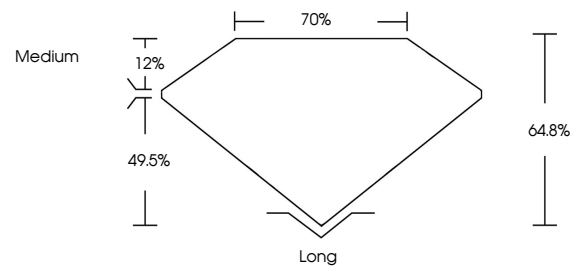

PROPORTIONS