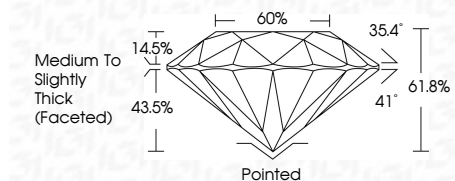

ELECTRONIC COPY

LG804616432
Report verification at igi.org

May 29, 2026
IGI Report Number **LG804616432**
Description **LABORATORY GROWN DIAMOND**
Shape and Cutting Style **ROUND BRILLIANT**
Measurements **8.10 - 8.13 X 5.02 MM**

GRADING RESULTS

Carat Weight **2.06 CARATS**
Color Grade **D**
Clarity Grade **VVS 2**
Cut Grade **IDEAL**

ADDITIONAL GRADING INFORMATION

Polish **EXCELLENT**
Symmetry **EXCELLENT**
Fluorescence **NONE**
Inscription(s) **IGI LG804616432**
Comments: This Laboratory Grown Diamond was created by Chemical Vapor Deposition (CVD) growth process. Type IIa

May 29, 2026
IGI Report No. LG804616432
ROUND BRILLIANT
8.10 - 8.13 X 5.02 MM
2.06 CARATS
Color Grade **D**
Clarity Grade **VVS 2**
Cut Grade **IDEAL**
Depth **61.8%**
Table **60%**
Girdle **Medium To Slightly Thick (Faceted)**
Culet **Pointed**
Polish **EXCELLENT**
Symmetry **EXCELLENT**
Fluorescence **NONE**
Inscription(s) **IGI LG804616432**
Comments: This Laboratory Grown Diamond was created by Chemical Vapor Deposition (CVD) growth process. Type IIa

GRADING RESULTS

Carat Weight **2.06 CARATS**
Color Grade **D**
Clarity Grade **VVS 2**
Cut Grade **IDEAL**

ADDITIONAL GRADING INFORMATION

Polish **EXCELLENT**
Symmetry **EXCELLENT**
Fluorescence **NONE**
Inscription(s) **IGI LG804616432**