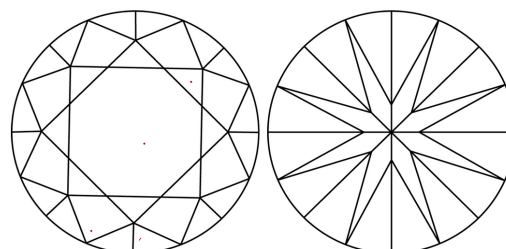

CLARITY CHARACTERISTICS

KEY TO SYMBOLS

Red symbols indicate internal characteristics.
Green symbols indicate external characteristics.