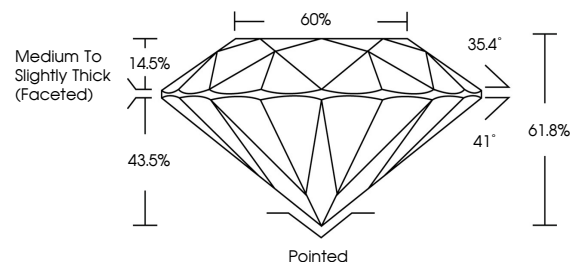

GRADING RESULTS

Carat Weight **2.06 CARATS**
Color Grade **D**
Clarity Grade **VVS 2**
Cut Grade **IDEAL**

ADDITIONAL GRADING INFORMATION

Polish **EXCELLENT**
Symmetry **EXCELLENT**
Fluorescence **NONE**
Inscription(s) **IGI LG804616432**
Comments: This Laboratory Grown Diamond was created by Chemical Vapor Deposition (CVD) growth process. Type IIa

May 29, 2026
IGI Report No. LG804616432
ROUND BRILLIANT
8.10 - 8.13 X 5.02 MM
2.06 CARATS
Color Grade **D**
Clarity Grade **VVS 2**
Cut Grade **IDEAL**
Depth **61.8%**
Table **60%**
Girdle **Medium To Slightly Thick (Faceted)**
Culet **Pointed**
Polish **EXCELLENT**
Symmetry **EXCELLENT**
Fluorescence **NONE**
Inscription(s) **IGI LG804616432**
Comments: This Laboratory Grown Diamond was created by Chemical Vapor Deposition (CVD) growth process. Type IIa

GRADING RESULTS

Carat Weight **2.06 CARATS**
Color Grade **D**
Clarity Grade **VVS 2**
Cut Grade **IDEAL**

ADDITIONAL GRADING INFORMATION

Polish **EXCELLENT**
Symmetry **EXCELLENT**
Fluorescence **NONE**
Inscription(s) **IGI LG804616432**

Comments: This Laboratory Grown Diamond was created by Chemical Vapor Deposition (CVD) growth process. Type IIa

PROPORTIONS

CLARITY CHARACTERISTICS

KEY TO SYMBOLS

Red symbols indicate internal characteristics.
Green symbols indicate external characteristics.