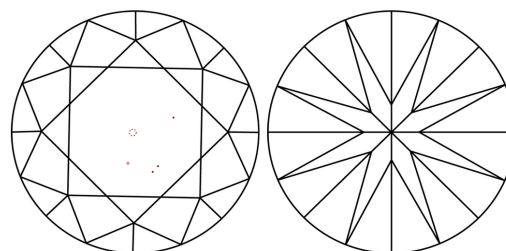

CLARITY CHARACTERISTICS

KEY TO SYMBOLS

Red symbols indicate internal characteristics.
Green symbols indicate external characteristics.