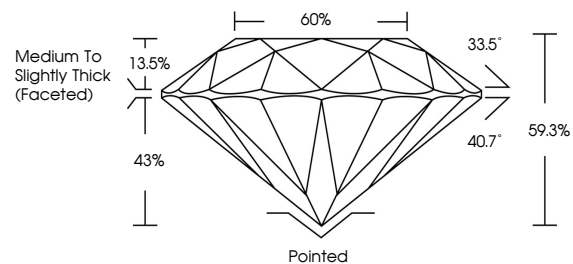

May 30, 2026
IGI Report No LG804616862
ROUND BRILLIANT
8.84 - 8.87 X 5.25 MM
2.51 CARATS
Color Grade **F**
Clarity Grade **VS 2**
Cut Grade **IDEAL**
Depth **59.3%**
Table **60%**
Girdle **Medium To Slightly Thick (Faceted)**
Culet **Pointed**
Polish **EXCELLENT**
Symmetry **EXCELLENT**
Fluorescence **NONE**
Inscriptions(s) **IGI LG804616862**
Comments: This Laboratory Grown Diamond was created by Chemical Vapor Deposition (CVD) growth process. Type IIa

LABORATORY GROWN DIAMOND REPORT

May 30, 2026
IGI Report Number **LG804616862**
Description **LABORATORY GROWN DIAMOND**
Shape and Cutting Style **ROUND BRILLIANT**
Measurements **8.84 - 8.87 X 5.25 MM**

GRADING RESULTS

Carat Weight **2.51 CARATS**
Color Grade **F**
Clarity Grade **VS 2**
Cut Grade **IDEAL**

ADDITIONAL GRADING INFORMATION

Polish **EXCELLENT**
Symmetry **EXCELLENT**
Fluorescence **NONE**
Inscription(s) **IGI LG804616862**

Comments: This Laboratory Grown Diamond was created by Chemical Vapor Deposition (CVD) growth process. Type IIa

PROPORTIONS

CLARITY CHARACTERISTICS

KEY TO SYMBOLS

Red symbols indicate internal characteristics.
Green symbols indicate external characteristics.