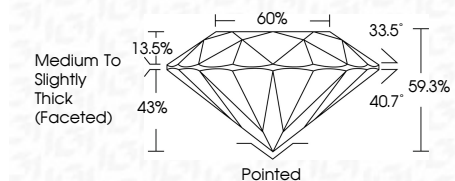

ELECTRONIC COPY

LG804616862
Report verification at igi.org

May 30, 2026
IGI Report Number **LG804616862**
Description **LABORATORY GROWN DIAMOND**
Shape and Cutting Style **ROUND BRILLIANT**
Measurements **8.84 - 8.87 X 5.25 MM**

GRADING RESULTS

Carat Weight **2.51 CARATS**
Color Grade **F**
Clarity Grade **VS 2**
Cut Grade **IDEAL**

ADDITIONAL GRADING INFORMATION

Polish **EXCELLENT**
Symmetry **EXCELLENT**
Fluorescence **NONE**
Inscription(s) **IGI LG804616862**
Comments: This Laboratory Grown Diamond was created by Chemical Vapor Deposition (CVD) growth process. Type IIa

May 30, 2026
IGI Report No LG804616862
ROUND BRILLIANT
8.84 - 8.87 X 5.25 MM
2.51 CARATS
Color Grade **F**
Clarity Grade **VS 2**
Cut Grade **IDEAL**
Depth **59.3%**
Table **60%**
Girdle **Medium To Slightly Thick (Faceted)**
Culet **Pointed**
Polish **EXCELLENT**
Symmetry **EXCELLENT**
Fluorescence **NONE**
Inscriptions(s) **IGI LG804616862**
Comments: This Laboratory Grown Diamond was created by Chemical Vapor Deposition (CVD) growth process. Type IIa

GRADING RESULTS

Carat Weight **2.51 CARATS**
Color Grade **F**
Clarity Grade **VS 2**
Cut Grade **IDEAL**

ADDITIONAL GRADING INFORMATION

Polish **EXCELLENT**
Symmetry **EXCELLENT**
Fluorescence **NONE**
Inscription(s) **IGI LG804616862**