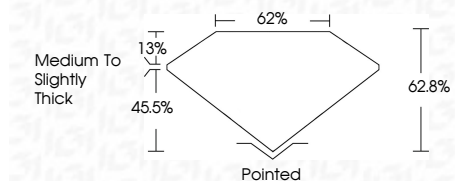

Measurements **9.77 X 7.05 X 4.43 MM**

GRADING RESULTS

Carat Weight **2.56 CARATS**
Color Grade **E**
Clarity Grade **VVS 2**

ADDITIONAL GRADING INFORMATION

Polish **EXCELLENT**
Symmetry **EXCELLENT**
Fluorescence **NONE**
Inscription(s) **IGI LG804626498**
Comments: This Laboratory Grown Diamond was created by Chemical Vapor Deposition (CVD) growth process. Type IIa

May 26, 2026
IGI Report No. **LG804626498**
CUT CORNERED RECT. MODIFIED BRILLIANT
9.77 X 7.05 X 4.43 MM
Carat Weight **2.56 CARATS**
Color Grade **E**
Clarity Grade **VVS 2**
Depth **45.5%**
Table **13%**
Girdle **Medium to Slightly Thick**
Culet **Pointed**
Polish **EXCELLENT**
Symmetry **EXCELLENT**
Fluorescence **NONE**
Inscription(s) **IGI LG804626498**
Comments: This Laboratory Grown Diamond was created by Chemical Vapor Deposition (CVD) growth process. Type IIa

LABORATORY GROWN DIAMOND REPORT

May 26, 2026
IGI Report Number **LG804626498**
Description **LABORATORY GROWN DIAMOND**
Shape and Cutting Style **CUT CORNERED RECTANGULAR
MODIFIED BRILLIANT**
Measurements **9.77 X 7.05 X 4.43 MM**

GRADING RESULTS

Carat Weight **2.56 CARATS**
Color Grade **E**
Clarity Grade **VVS 2**

ADDITIONAL GRADING INFORMATION

Polish **EXCELLENT**
Symmetry **EXCELLENT**
Fluorescence **NONE**
Inscription(s) **IGI LG804626498**