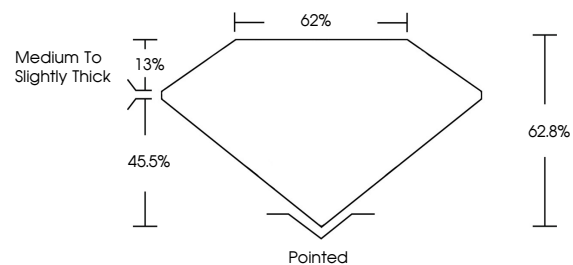

Measurements **9.77 X 7.05 X 4.43 MM**

GRADING RESULTS

Carat Weight **2.56 CARATS**
Color Grade **E**
Clarity Grade **VVS 2**

ADDITIONAL GRADING INFORMATION

Polish **EXCELLENT**
Symmetry **EXCELLENT**
Fluorescence **NONE**
Inscription(s) **IGI LG804626498**
Comments: This Laboratory Grown Diamond was created by Chemical Vapor Deposition (CVD) growth process. Type IIa

May 26, 2026
IGI Report No. **LG804626498**
CUT CORNERED RECT. MODIFIED BRILLIANT
9.77 X 7.05 X 4.43 MM
Carat Weight **2.56 CARATS**
Color Grade **E**
Clarity Grade **VVS 2**
Depth **45.5%**
Table **13%**
Girdle **Medium to Slightly Thick**
Culet **Pointed**
Polish **EXCELLENT**
Symmetry **EXCELLENT**
Fluorescence **NONE**
Inscription(s) **IGI LG804626498**
Comments: This Laboratory Grown Diamond was created by Chemical Vapor Deposition (CVD) growth process. Type IIa

GRADING RESULTS

Carat Weight **2.56 CARATS**
Color Grade **E**
Clarity Grade **VVS 2**

ADDITIONAL GRADING INFORMATION

Polish **EXCELLENT**
Symmetry **EXCELLENT**
Fluorescence **NONE**
Inscription(s) **IGI LG804626498**

Comments: This Laboratory Grown Diamond was created by Chemical Vapor Deposition (CVD) growth process. Type IIa

PROPORTIONS

CLARITY CHARACTERISTICS

KEY TO SYMBOLS

Red symbols indicate internal characteristics.
Green symbols indicate external characteristics.