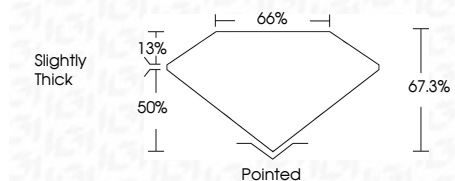

Measurements **11.94 X 8.48 X 5.71 MM**

**GRADING RESULTS**

Carat Weight **4.89 CARATS**  
Color Grade **E**  
Clarity Grade **VS 1**

**ADDITIONAL GRADING INFORMATION**

Polish **EXCELLENT**  
Symmetry **EXCELLENT**  
Fluorescence **NONE**  
Inscription(s) **IGI LG804631996**  
Comments: This Laboratory Grown Diamond was created by Chemical Vapor Deposition (CVD) growth process. Type IIa

May 29, 2026  
IGI Report No. LG804631996  
CUT CORNERED RECT. MODIFIED BRILLIANT  
11.94 X 8.48 X 5.71 MM  
4.89 CARATS  
E  
VS 1  
50%  
65%  
Slightly Thick  
Pointed  
EXCELLENT  
EXCELLENT  
NONE  
IGI LG804631996  
Comments: This Laboratory Grown Diamond was created by Chemical Vapor Deposition (CVD) growth process. Type IIa

**LABORATORY GROWN DIAMOND REPORT**

May 29, 2026  
IGI Report Number **LG804631996**  
Description **LABORATORY GROWN DIAMOND**  
Shape and Cutting Style **CUT CORNERED RECTANGULAR  
MODIFIED BRILLIANT**  
Measurements **11.94 X 8.48 X 5.71 MM**

**GRADING RESULTS**

Carat Weight **4.89 CARATS**  
Color Grade **E**  
Clarity Grade **VS 1**

**ADDITIONAL GRADING INFORMATION**

Polish **EXCELLENT**  
Symmetry **EXCELLENT**  
Fluorescence **NONE**  
Inscription(s) **IGI LG804631996**