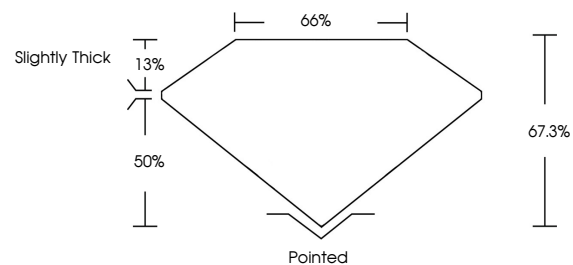

PROPORTIONS