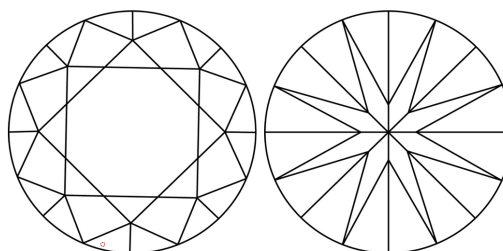

CLARITY CHARACTERISTICS

KEY TO SYMBOLS

Red symbols indicate internal characteristics.
Green symbols indicate external characteristics.