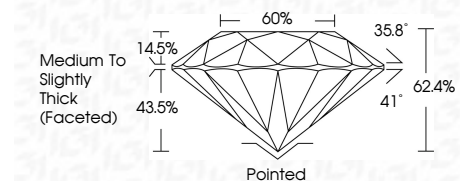

ELECTRONIC COPY

LG804645423
Report verification at igi.org

May 30, 2026
IGI Report Number **LG804645423**
Description **LABORATORY GROWN DIAMOND**
Shape and Cutting Style **ROUND BRILLIANT**
Measurements **6.51 - 6.55 X 4.07 MM**

GRADING RESULTS
Carat Weight **1.09 CARAT**
Color Grade **D**
Clarity Grade **VVS 2**
Cut Grade **EXCELLENT**

ADDITIONAL GRADING INFORMATION
Polish **EXCELLENT**
Symmetry **EXCELLENT**
Fluorescence **NONE**
Inscription(s) **(IGI) LG804645423**
Comments: This Laboratory Grown Diamond was created by Chemical Vapor Deposition (CVD) growth process. Type IIa

May 30, 2026
IGI Report No LG804645423
ROUND BRILLIANT
6.51 - 6.55 X 4.07 MM
1.09 CARAT
Color Grade **D**
Clarity Grade **VVS 2**
Depth **EXCELLENT**
Table **62.4%**
Girdle **60%**
Medium To Slightly Thick (Faceted)
Culet **Pointed**
Polish **EXCELLENT**
Symmetry **EXCELLENT**
Fluorescence **NONE**
Inscription(s) **(IGI) LG804645423**
Comments: This Laboratory Grown Diamond was created by Chemical Vapor Deposition (CVD) growth process. Type IIa

LABORATORY GROWN DIAMOND REPORT

May 30, 2026
IGI Report Number **LG804645423**
Description **LABORATORY GROWN DIAMOND**
Shape and Cutting Style **ROUND BRILLIANT**
Measurements **6.51 - 6.55 X 4.07 MM**