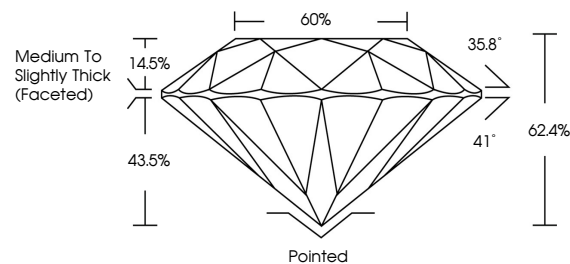

PROPORTIONS