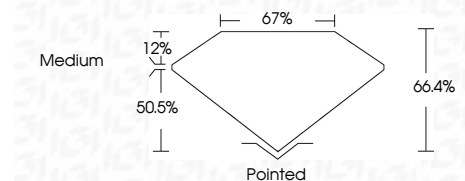

ELECTRONIC COPY

LG804646548
Report verification at igi.org

June 2, 2026
IGI Report Number **LG804646548**
Description **LABORATORY GROWN DIAMOND**
Shape and Cutting Style **CUT CORNERED
RECTANGULAR MODIFIED
BRILLIANT**

Measurements **13.09 X 9.69 X 6.43 MM**

GRADING RESULTS

Carat Weight **7.05 CARATS**
Color Grade **E**
Clarity Grade **VVS 2**

ADDITIONAL GRADING INFORMATION

Polish **EXCELLENT**
Symmetry **EXCELLENT**
Fluorescence **NONE**
Inscription(s) **IGI LG804646548**

Comments: This Laboratory Grown Diamond was created by Chemical Vapor Deposition (CVD) growth process. Type IIa

June 2, 2026
IGI Report No. **LG804646548**
CUT CORNERED RECT. MODIFIED BRILLIANT
13.09 X 9.69 X 6.43 MM
Carat Weight **7.05 CARATS**
Color Grade **E**
Clarity Grade **VVS 2**
Depth **50.5%**
Table **12%**
Girdle **Medium**
Culet **Pointed**
Polish **EXCELLENT**
Symmetry **EXCELLENT**
Fluorescence **NONE**
Inscription(s) **IGI LG804646548**
Comments: This Laboratory Grown Diamond was created by Chemical Vapor Deposition (CVD) growth process. Type IIa

GRADING RESULTS

Carat Weight **7.05 CARATS**
Color Grade **E**
Clarity Grade **VVS 2**

ADDITIONAL GRADING INFORMATION

Polish **EXCELLENT**
Symmetry **EXCELLENT**
Fluorescence **NONE**
Inscription(s) **IGI LG804646548**