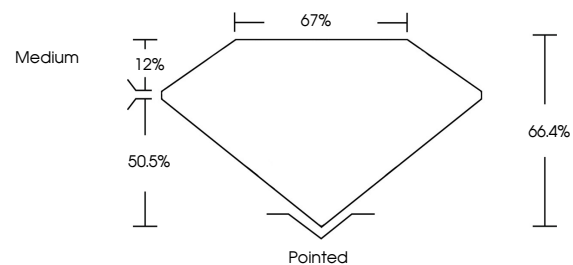

Measurements **13.09 X 9.69 X 6.43 MM**

GRADING RESULTS

Carat Weight **7.05 CARATS**
Color Grade **E**
Clarity Grade **VVS 2**

ADDITIONAL GRADING INFORMATION

Polish **EXCELLENT**
Symmetry **EXCELLENT**
Fluorescence **NONE**
Inscription(s) **IGI LG804646548**

Comments: This Laboratory Grown Diamond was created by Chemical Vapor Deposition (CVD) growth process. Type IIa

June 2, 2026
IGI Report No. **LG804646548**
CUT CORNERED RECT. MODIFIED BRILLIANT
13.09 X 9.69 X 6.43 MM
Carat Weight **7.05 CARATS**
Color Grade **E**
Clarity Grade **VVS 2**
Depth **50.5%**
Table **12%**
Girdle **Medium**
Culet **Pointed**
Polish **EXCELLENT**
Symmetry **EXCELLENT**
Fluorescence **NONE**
Inscription(s) **IGI LG804646548**
Comments: This Laboratory Grown Diamond was created by Chemical Vapor Deposition (CVD) growth process. Type IIa

GRADING RESULTS

Carat Weight **7.05 CARATS**
Color Grade **E**
Clarity Grade **VVS 2**

ADDITIONAL GRADING INFORMATION

Polish **EXCELLENT**
Symmetry **EXCELLENT**
Fluorescence **NONE**
Inscription(s) **IGI LG804646548**

Comments: This Laboratory Grown Diamond was created by Chemical Vapor Deposition (CVD) growth process. Type IIa

PROPORTIONS

CLARITY CHARACTERISTICS

KEY TO SYMBOLS

Red symbols indicate internal characteristics.
Green symbols indicate external characteristics.