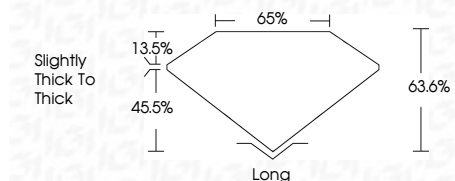

ELECTRONIC COPY

LG804652482
Report verification at igi.org

May 25, 2026
IGI Report Number **LG804652482**
Description **LABORATORY GROWN DIAMOND**
Shape and Cutting Style **EMERALD CUT**
Measurements **6.98 X 4.86 X 3.09 MM**

GRADING RESULTS
Carat Weight **1.04 CARAT**
Color Grade **E**
Clarity Grade **VS 1**

ADDITIONAL GRADING INFORMATION
Polish **EXCELLENT**
Symmetry **EXCELLENT**
Fluorescence **NONE**
Inscription(s) **(IGI) LG804652482**
Comments: This Laboratory Grown Diamond was created by Chemical Vapor Deposition (CVD) growth process. Type IIa

May 25, 2026
IGI Report No. **LG804652482**
EMERALD CUT
Carat Weight **1.04 CARAT**
Color Grade **E**
Clarity Grade **VS 1**
Depth **63.6%**
Table **65%**
Girdle **Slightly thick to thick**
Culet **Long**
Polish **EXCELLENT**
Symmetry **EXCELLENT**
Fluorescence **NONE**
Inscription(s) **(IGI) LG804652482**
Comments: This Laboratory Grown Diamond was created by Chemical Vapor Deposition (CVD) growth process. Type IIa

May 25, 2026
IGI Report Number **LG804652482**
Description **LABORATORY GROWN DIAMOND**
Shape and Cutting Style **EMERALD CUT**
Measurements **6.98 X 4.86 X 3.09 MM**
GRADING RESULTS
Carat Weight **1.04 CARAT**
Color Grade **E**
Clarity Grade **VS 1**