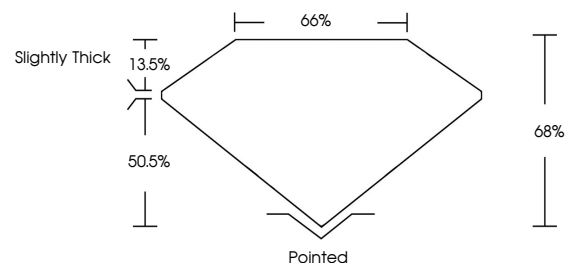

June 1, 2026
IGI Report No. LG805622783
CUT CORNERED RECT. MODIFIED BRILLIANT
10.20 X 7.13 X 4.85 MM
Carat Weight **3.06 CARATS**
Color Grade **F**
Clarity Grade **VS 1**
Depth **68%**
Table **50.5%**
Girdle **Slightly Thick**
Culet **Pointed**
Polish **EXCELLENT**
Symmetry **EXCELLENT**
Fluorescence **NONE**
Inscription(s) **IGI LG805622783**
Comments: This Laboratory Grown Diamond was created by Chemical Vapor Deposition (CVD) growth process. Type IIa

LABORATORY GROWN DIAMOND REPORT

June 1, 2026
IGI Report Number **LG805622783**
Description **LABORATORY GROWN DIAMOND**
Shape and Cutting Style **CUT CORNERED RECTANGULAR
MODIFIED BRILLIANT**
Measurements **10.20 X 7.13 X 4.85 MM**

GRADING RESULTS

Carat Weight **3.06 CARATS**
Color Grade **F**
Clarity Grade **VS 1**

ADDITIONAL GRADING INFORMATION

Polish **EXCELLENT**
Symmetry **EXCELLENT**
Fluorescence **NONE**
Inscription(s) **IGI LG805622783**

Comments: This Laboratory Grown Diamond was created by Chemical Vapor Deposition (CVD) growth process. Type IIa

PROPORTIONS

CLARITY CHARACTERISTICS

KEY TO SYMBOLS

Red symbols indicate internal characteristics.
Green symbols indicate external characteristics.