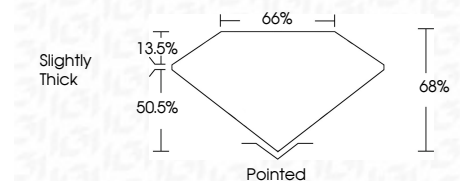

ELECTRONIC COPY

LG805622783
Report verification at igi.org

June 1, 2026
IGI Report Number **LG805622783**
Description **LABORATORY GROWN DIAMOND**
Shape and Cutting Style **CUT CORNERED
RECTANGULAR MODIFIED
BRILLIANT**
Measurements **10.20 X 7.13 X 4.85 MM**

GRADING RESULTS

Carat Weight **3.06 CARATS**
Color Grade **F**
Clarity Grade **VS 1**

ADDITIONAL GRADING INFORMATION

Polish **EXCELLENT**
Symmetry **EXCELLENT**
Fluorescence **NONE**
Inscription(s) **IGI LG805622783**
Comments: This Laboratory Grown Diamond was created by Chemical Vapor Deposition (CVD) growth process. Type IIa

June 1, 2026
IGI Report No. LG805622783
CUT CORNERED RECT. MODIFIED BRILLIANT
10.20 X 7.13 X 4.85 MM
Carat Weight **3.06 CARATS**
Color Grade **F**
Clarity Grade **VS 1**
Depth **68%**
Table **50.5%**
Girdle **Slightly Thick**
Culet **Pointed**
Polish **EXCELLENT**
Symmetry **EXCELLENT**
Fluorescence **NONE**
Inscription(s) **IGI LG805622783**
Comments: This Laboratory Grown Diamond was created by Chemical Vapor Deposition (CVD) growth process. Type IIa

LABORATORY GROWN DIAMOND REPORT

June 1, 2026
IGI Report Number **LG805622783**
Description **LABORATORY GROWN DIAMOND**
Shape and Cutting Style **CUT CORNERED RECTANGULAR
MODIFIED BRILLIANT**
Measurements **10.20 X 7.13 X 4.85 MM**