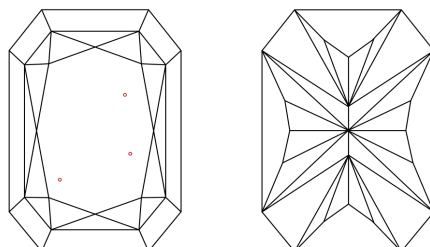

CLARITY CHARACTERISTICS

KEY TO SYMBOLS

Red symbols indicate internal characteristics.
Green symbols indicate external characteristics.