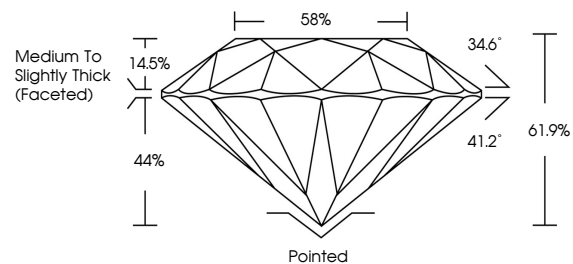

PROPORTIONS