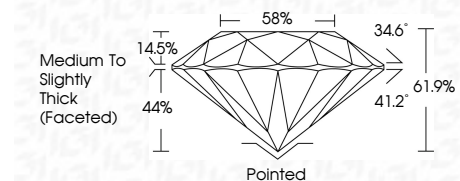

ELECTRONIC COPY

LG805624377
Report verification at igi.org

June 1, 2026
IGI Report Number **LG805624377**
Description **LABORATORY GROWN DIAMOND**
Shape and Cutting Style **ROUND BRILLIANT**
Measurements **8.14 - 8.19 X 5.05 MM**

GRADING RESULTS
Carat Weight **2.07 CARATS**
Color Grade **E**
Clarity Grade **VS 1**
Cut Grade **IDEAL**

ADDITIONAL GRADING INFORMATION
Polish **EXCELLENT**
Symmetry **EXCELLENT**
Fluorescence **NONE**
Inscription(s) **IGI LG805624377**
Comments: This Laboratory Grown Diamond was created by Chemical Vapor Deposition (CVD) growth process. Type IIa

June 1, 2026
IGI Report No. **LG805624377**
ROUND BRILLIANT
8.14 - 8.19 X 5.05 MM
Carat Weight **2.07 CARATS**
Color Grade **E**
Clarity Grade **VS 1**
Cut Grade **IDEAL**
Depth **61.9%**
Table **58%**
Girdle **Medium To Slightly Thick (Faceted)**
Culet **Pointed**
Polish **EXCELLENT**
Symmetry **EXCELLENT**
Fluorescence **NONE**
Inscription(s) **IGI LG805624377**
Comments: This Laboratory Grown Diamond was created by Chemical Vapor Deposition (CVD) growth process. Type IIa

GRADING RESULTS
Carat Weight **2.07 CARATS**
Color Grade **E**
Clarity Grade **VS 1**
Cut Grade **IDEAL**

ADDITIONAL GRADING INFORMATION
Polish **EXCELLENT**
Symmetry **EXCELLENT**
Fluorescence **NONE**
Inscription(s) **IGI LG805624377**