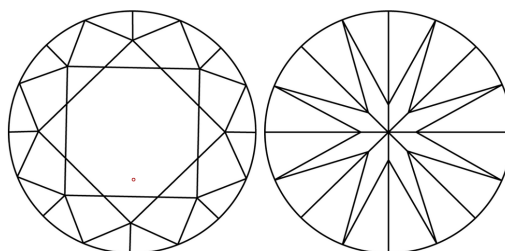

CLARITY CHARACTERISTICS

KEY TO SYMBOLS

Red symbols indicate internal characteristics.
Green symbols indicate external characteristics.