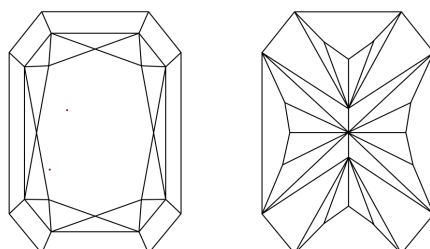

CLARITY CHARACTERISTICS

KEY TO SYMBOLS

Red symbols indicate internal characteristics.
Green symbols indicate external characteristics.

COLOR

D E F G H I J Faint Very Light Light

CLARITY

FL	IF	VVS¹⁻²	VS¹⁻²	SI¹⁻²	I¹⁻³
Flawless	Internally Flawless	Very Very Slightly Included	Very Slightly Included	Slightly Included	Included