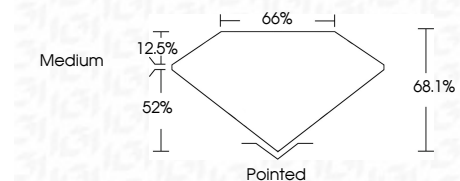

ELECTRONIC COPY

LG805626996
Report verification at igi.org

June 2, 2026
IGI Report Number **LG805626996**
Description **LABORATORY GROWN DIAMOND**
Shape and Cutting Style **CUT CORNERED
RECTANGULAR MODIFIED
BRILLIANT**

Measurements **12.00 X 8.24 X 5.61 MM**

GRADING RESULTS

Carat Weight **4.81 CARATS**
Color Grade **F**
Clarity Grade **VVS 2**

ADDITIONAL GRADING INFORMATION

Polish **EXCELLENT**
Symmetry **EXCELLENT**
Fluorescence **NONE**
Inscription(s) **IGI LG805626996**
Comments: This Laboratory Grown Diamond was created by Chemical Vapor Deposition (CVD) growth process. Type IIa

June 2, 2026
IGI Report No. **LG805626996**
CUT CORNERED RECT. MODIFIED BRILLIANT
12.00 X 8.24 X 5.61 MM
Carat Weight **4.81 CARATS**
Color Grade **F**
Clarity Grade **VVS 2**
Depth **68.1%**
Table **52%**
Girdle **Medium**
Culet **Pointed**
Polish **EXCELLENT**
Symmetry **EXCELLENT**
Fluorescence **NONE**
Inscription(s) **IGI LG805626996**
Comments: This Laboratory Grown Diamond was created by Chemical Vapor Deposition (CVD) growth process. Type IIa

GRADING RESULTS

Carat Weight **4.81 CARATS**
Color Grade **F**
Clarity Grade **VVS 2**

ADDITIONAL GRADING INFORMATION

Polish **EXCELLENT**
Symmetry **EXCELLENT**
Fluorescence **NONE**
Inscription(s) **IGI LG805626996**