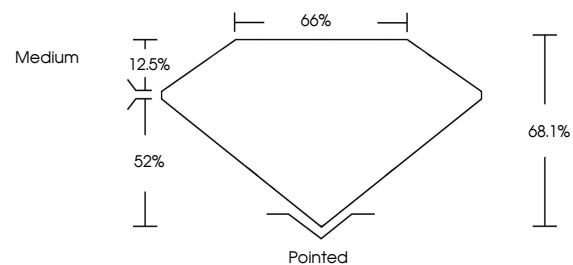

Measurements **12.00 X 8.24 X 5.61 MM**

GRADING RESULTS

Carat Weight **4.81 CARATS**
Color Grade **F**
Clarity Grade **VVS 2**

ADDITIONAL GRADING INFORMATION

Polish **EXCELLENT**
Symmetry **EXCELLENT**
Fluorescence **NONE**
Inscription(s) **IGI LG805626996**
Comments: This Laboratory Grown Diamond was created by Chemical Vapor Deposition (CVD) growth process. Type IIa

June 2, 2026
IGI Report No. **LG805626996**
CUT CORNERED RECT. MODIFIED BRILLIANT
12.00 X 8.24 X 5.61 MM
Carat Weight **4.81 CARATS**
Color Grade **F**
Clarity Grade **VVS 2**
Depth **68.1%**
Table **52%**
Girdle **Medium**
Culet **Pointed**
Polish **EXCELLENT**
Symmetry **EXCELLENT**
Fluorescence **NONE**
Inscription(s) **IGI LG805626996**
Comments: This Laboratory Grown Diamond was created by Chemical Vapor Deposition (CVD) growth process. Type IIa

GRADING RESULTS

Carat Weight **4.81 CARATS**
Color Grade **F**
Clarity Grade **VVS 2**

ADDITIONAL GRADING INFORMATION

Polish **EXCELLENT**
Symmetry **EXCELLENT**
Fluorescence **NONE**
Inscription(s) **IGI LG805626996**

Comments: This Laboratory Grown Diamond was created by Chemical Vapor Deposition (CVD) growth process. Type IIa

PROPORTIONS

Sample Image Used

CLARITY CHARACTERISTICS

KEY TO SYMBOLS

Red symbols indicate internal characteristics.
Green symbols indicate external characteristics.