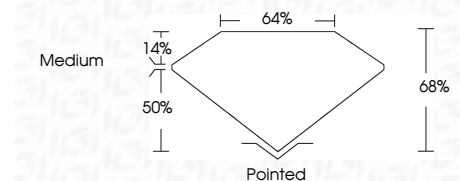

ELECTRONIC COPY

LG805629038
Report verification at igi.org

May 31, 2026

IGI Report Number **LG805629038**

Description **LABORATORY GROWN DIAMOND**

Shape and Cutting Style **CUT CORNERED
RECTANGULAR MODIFIED
BRILLIANT**

Measurements **7.04 X 4.85 X 3.30 MM**

GRADING RESULTS

Carat Weight **1.00 CARAT**

Color Grade **E**

Clarity Grade **VVS 2**

ADDITIONAL GRADING INFORMATION

Polish **EXCELLENT**

Symmetry **EXCELLENT**

Fluorescence **NONE**

Inscription(s) **IGI LG805629038**

Comments: This Laboratory Grown Diamond was created by Chemical Vapor Deposition (CVD) growth process. Type IIa

May 31, 2026
IGI Report No. LG805629038
CUT CORNERED RECT. MODIFIED BRILLIANT
7.04 X 4.85 X 3.30 MM
Carat Weight **1.00 CARAT**
Color Grade **E**
Clarity Grade **VVS 2**
Depth **68%**
Table **14%**
Girdle **Medium**
Culet **Pointed**
Polish **EXCELLENT**
Symmetry **EXCELLENT**
Fluorescence **NONE**
Inscription(s) **IGI LG805629038**

Shape and Cutting Style **CUT CORNERED RECTANGULAR
MODIFIED BRILLIANT**

Measurements **7.04 X 4.85 X 3.30 MM**

GRADING RESULTS

Carat Weight **1.00 CARAT**

Color Grade **E**

Clarity Grade **VVS 2**

ADDITIONAL GRADING INFORMATION