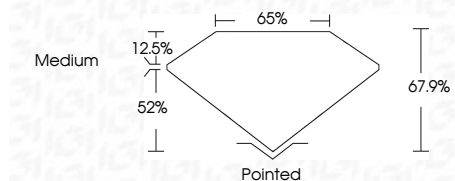

**ELECTRONIC COPY**

LG805629398  
Report verification at igi.org

June 1, 2026  
IGI Report Number **LG805629398**  
Description **LABORATORY GROWN DIAMOND**  
Shape and Cutting Style **CUT CORNERED  
RECTANGULAR MODIFIED  
BRILLIANT**

Measurements **12.20 X 8.44 X 5.73 MM**

**GRADING RESULTS**

Carat Weight **5.09 CARATS**  
Color Grade **E**  
Clarity Grade **VVS 2**

**ADDITIONAL GRADING INFORMATION**

Polish **EXCELLENT**  
Symmetry **EXCELLENT**  
Fluorescence **NONE**  
Inscription(s) **IGI LG805629398**  
Comments: This Laboratory Grown Diamond was created by Chemical Vapor Deposition (CVD) growth process. Type IIa

June 1, 2026  
IGI Report No. LG805629398  
CUT CORNERED RECT. MODIFIED BRILLIANT  
12.20 X 8.44 X 5.73 MM  
5.09 CARATS  
E  
VVS 2  
52%  
65%  
Medium  
Pointed  
EXCELLENT  
EXCELLENT  
NONE  
IGI LG805629398  
Comments: This Laboratory Grown Diamond was created by Chemical Vapor Deposition (CVD) growth process. Type IIa

**LABORATORY GROWN DIAMOND REPORT**

June 1, 2026  
IGI Report Number **LG805629398**  
Description **LABORATORY GROWN DIAMOND**  
Shape and Cutting Style **CUT CORNERED RECTANGULAR  
MODIFIED BRILLIANT**  
Measurements **12.20 X 8.44 X 5.73 MM**