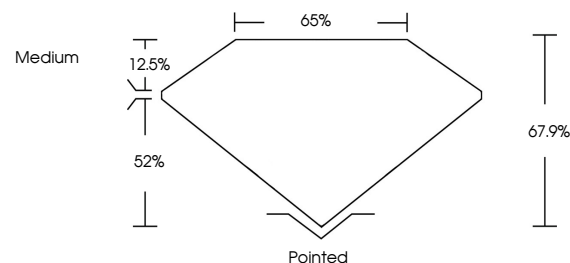

Measurements **12.20 X 8.44 X 5.73 MM**

**GRADING RESULTS**

Carat Weight **5.09 CARATS**  
Color Grade **E**  
Clarity Grade **VVS 2**

**ADDITIONAL GRADING INFORMATION**

Polish **EXCELLENT**  
Symmetry **EXCELLENT**  
Fluorescence **NONE**  
Inscription(s) **IGI LG805629398**  
Comments: This Laboratory Grown Diamond was created by Chemical Vapor Deposition (CVD) growth process. Type IIa

June 1, 2026  
IGI Report No. LG805629398  
CUT CORNERED RECT. MODIFIED BRILLIANT  
12.20 X 8.44 X 5.73 MM  
5.09 CARATS  
E  
VVS 2  
52%  
65%  
Medium  
Pointed  
EXCELLENT  
EXCELLENT  
NONE  
IGI LG805629398  
Comments: This Laboratory Grown Diamond was created by Chemical Vapor Deposition (CVD) growth process. Type IIa

**LABORATORY GROWN DIAMOND REPORT**

June 1, 2026  
IGI Report Number **LG805629398**  
Description **LABORATORY GROWN DIAMOND**  
Shape and Cutting Style **CUT CORNERED RECTANGULAR  
MODIFIED BRILLIANT**  
Measurements **12.20 X 8.44 X 5.73 MM**

**PROPORTIONS**

**CLARITY CHARACTERISTICS**

**KEY TO SYMBOLS**

Red symbols indicate internal characteristics.  
Green symbols indicate external characteristics.

Sample Image Used

**COLOR**

D E F G H I J Faint Very Light Light