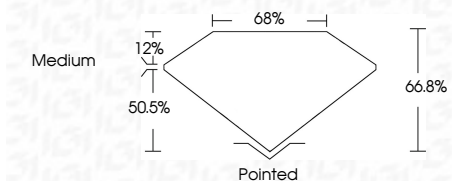

Measurements **12.20 X 8.41 X 5.62 MM**

**GRADING RESULTS**

Carat Weight **5.01 CARATS**  
Color Grade **E**  
Clarity Grade **VVS 2**

**ADDITIONAL GRADING INFORMATION**

Polish **EXCELLENT**  
Symmetry **EXCELLENT**  
Fluorescence **NONE**  
Inscription(s) **IGI LG805629425**  
Comments: This Laboratory Grown Diamond was created by Chemical Vapor Deposition (CVD) growth process. Type IIa

June 4, 2026  
IGI Report No. LG805629425  
CUT CORNERED RECT. MODIFIED BRILLIANT  
12.20 X 8.41 X 5.62 MM  
5.01 CARATS  
E  
VVS 2  
66.8%  
50.5%  
Medium  
Pointed  
EXCELLENT  
EXCELLENT  
NONE  
IGI LG805629425  
Comments: This Laboratory Grown Diamond was created by Chemical Vapor Deposition (CVD) growth process. Type IIa

**LABORATORY GROWN DIAMOND REPORT**

June 4, 2026  
IGI Report Number **LG805629425**  
Description **LABORATORY GROWN DIAMOND**  
Shape and Cutting Style **CUT CORNERED RECTANGULAR  
MODIFIED BRILLIANT**  
Measurements **12.20 X 8.41 X 5.62 MM**

**GRADING RESULTS**

Carat Weight **5.01 CARATS**  
Color Grade **E**  
Clarity Grade **VVS 2**

**ADDITIONAL GRADING INFORMATION**

Polish **EXCELLENT**  
Symmetry **EXCELLENT**  
Fluorescence **NONE**  
Inscription(s) **IGI LG805629425**