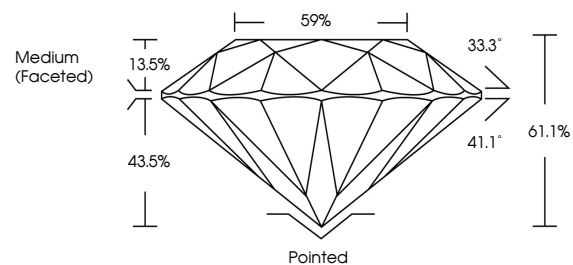

GRADING RESULTS

Carat Weight **2.05 CARATS**
Color Grade **D**
Clarity Grade **VVS 2**
Cut Grade **IDEAL**

ADDITIONAL GRADING INFORMATION

Polish **EXCELLENT**
Symmetry **EXCELLENT**
Fluorescence **NONE**
Inscription(s) **IGI LG805638159**
Comments: This Laboratory Grown Diamond was created by Chemical Vapor Deposition (CVD) growth process. Type IIa

May 27, 2026
IGI Report No. **LG805638159**
ROUND BRILLIANT
8.15 - 8.17 X 4.98 MM
Carat Weight **2.05 CARATS**
Color Grade **D**
Clarity Grade **VVS 2**
Cut Grade **IDEAL**
Depth **61.1%**
Table **59%**
Girdle **Medium (Faceted)**
Culet **Pointed**
Polish **EXCELLENT**
Symmetry **EXCELLENT**
Fluorescence **NONE**
Inscription(s) **IGI LG805638159**
Comments: This Laboratory Grown Diamond was created by Chemical Vapor Deposition (CVD) growth process. Type IIa

GRADING RESULTS

Carat Weight **2.05 CARATS**
Color Grade **D**
Clarity Grade **VVS 2**
Cut Grade **IDEAL**

ADDITIONAL GRADING INFORMATION

Polish **EXCELLENT**
Symmetry **EXCELLENT**
Fluorescence **NONE**
Inscription(s) **IGI LG805638159**

Comments: This Laboratory Grown Diamond was created by Chemical Vapor Deposition (CVD) growth process. Type IIa

PROPORTIONS

CLARITY CHARACTERISTICS

KEY TO SYMBOLS

Red symbols indicate internal characteristics.
Green symbols indicate external characteristics.