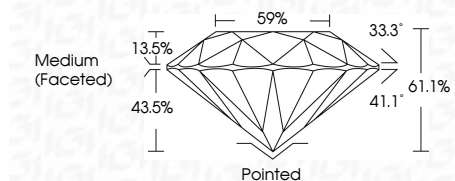

ELECTRONIC COPY

LG805638159
Report verification at igi.org

May 27, 2026
IGI Report Number **LG805638159**
Description **LABORATORY GROWN DIAMOND**
Shape and Cutting Style **ROUND BRILLIANT**
Measurements **8.15 - 8.17 X 4.98 MM**

GRADING RESULTS

Carat Weight **2.05 CARATS**
Color Grade **D**
Clarity Grade **VVS 2**
Cut Grade **IDEAL**

ADDITIONAL GRADING INFORMATION

Polish **EXCELLENT**
Symmetry **EXCELLENT**
Fluorescence **NONE**
Inscription(s) **IGI LG805638159**
Comments: This Laboratory Grown Diamond was created by Chemical Vapor Deposition (CVD) growth process. Type IIa

May 27, 2026
IGI Report No. **LG805638159**
ROUND BRILLIANT
8.15 - 8.17 X 4.98 MM
Carat Weight **2.05 CARATS**
Color Grade **D**
Clarity Grade **VVS 2**
Cut Grade **IDEAL**
Depth **61.1%**
Table **59%**
Girdle **Medium (Faceted)**
Culet **Pointed**
Polish **EXCELLENT**
Symmetry **EXCELLENT**
Fluorescence **NONE**
Inscription(s) **IGI LG805638159**
Comments: This Laboratory Grown Diamond was created by Chemical Vapor Deposition (CVD) growth process. Type IIa

GRADING RESULTS

Carat Weight **2.05 CARATS**
Color Grade **D**
Clarity Grade **VVS 2**
Cut Grade **IDEAL**

ADDITIONAL GRADING INFORMATION

Polish **EXCELLENT**
Symmetry **EXCELLENT**
Fluorescence **NONE**
Inscription(s) **IGI LG805638159**