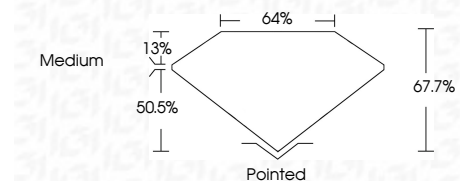

Measurements **10.29 X 7.10 X 4.81 MM**

GRADING RESULTS

Carat Weight **3.03 CARATS**
Color Grade **E**
Clarity Grade **VVS 2**

ADDITIONAL GRADING INFORMATION

Polish **EXCELLENT**
Symmetry **EXCELLENT**
Fluorescence **NONE**
Inscription(s) **IGI LG805638380**
Comments: This Laboratory Grown Diamond was created by Chemical Vapor Deposition (CVD) growth process. Type IIa

June 1, 2026
IGI Report No. **LG805638380**
CUT CORNERED RECT. MODIFIED BRILLIANT
10.29 X 7.10 X 4.81 MM
Carat Weight **3.03 CARATS**
Color Grade **E**
Clarity Grade **VVS 2**
Depth **67.7%**
Table **64%**
Girdle **Medium**
Culet **Pointed**
Polish **EXCELLENT**
Symmetry **EXCELLENT**
Fluorescence **NONE**
Inscription(s) **IGI LG805638380**
Comments: This Laboratory Grown Diamond was created by Chemical Vapor Deposition (CVD) growth process. Type IIa

LABORATORY GROWN DIAMOND REPORT

June 1, 2026
IGI Report Number **LG805638380**
Description **LABORATORY GROWN DIAMOND**
Shape and Cutting Style **CUT CORNERED RECTANGULAR
MODIFIED BRILLIANT**
Measurements **10.29 X 7.10 X 4.81 MM**

GRADING RESULTS

Carat Weight **3.03 CARATS**
Color Grade **E**
Clarity Grade **VVS 2**

ADDITIONAL GRADING INFORMATION

Polish **EXCELLENT**
Symmetry **EXCELLENT**
Fluorescence **NONE**
Inscription(s) **IGI LG805638380**