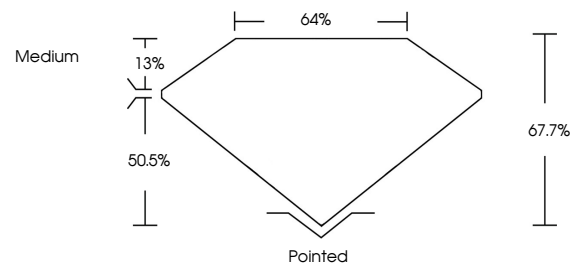

Measurements **10.29 X 7.10 X 4.81 MM**

GRADING RESULTS

Carat Weight **3.03 CARATS**
Color Grade **E**
Clarity Grade **VVS 2**

ADDITIONAL GRADING INFORMATION

Polish **EXCELLENT**
Symmetry **EXCELLENT**
Fluorescence **NONE**
Inscription(s) **IGI LG805638380**
Comments: This Laboratory Grown Diamond was created by Chemical Vapor Deposition (CVD) growth process. Type IIa

June 1, 2026
IGI Report No. **LG805638380**
CUT CORNERED RECT. MODIFIED BRILLIANT
10.29 X 7.10 X 4.81 MM
Carat Weight **3.03 CARATS**
Color Grade **E**
Clarity Grade **VVS 2**
Depth **67.7%**
Table **64%**
Girdle **Medium**
Culet **Pointed**
Polish **EXCELLENT**
Symmetry **EXCELLENT**
Fluorescence **NONE**
Inscription(s) **IGI LG805638380**
Comments: This Laboratory Grown Diamond was created by Chemical Vapor Deposition (CVD) growth process. Type IIa

GRADING RESULTS

Carat Weight **3.03 CARATS**
Color Grade **E**
Clarity Grade **VVS 2**

ADDITIONAL GRADING INFORMATION

Polish **EXCELLENT**
Symmetry **EXCELLENT**
Fluorescence **NONE**
Inscription(s) **IGI LG805638380**

Comments: This Laboratory Grown Diamond was created by Chemical Vapor Deposition (CVD) growth process. Type IIa

PROPORTIONS

Sample Image Used

CLARITY CHARACTERISTICS

KEY TO SYMBOLS

Red symbols indicate internal characteristics.
Green symbols indicate external characteristics.