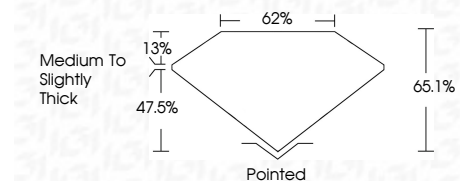

Measurements **8.49 X 5.62 X 3.66 MM**

GRADING RESULTS

Carat Weight **1.53 CARAT**
Color Grade **D**
Clarity Grade **VVS 2**

ADDITIONAL GRADING INFORMATION

Polish **EXCELLENT**
Symmetry **EXCELLENT**
Fluorescence **NONE**

Inscription(s) **IGI LG805644312**
Comments: This Laboratory Grown Diamond was created by Chemical Vapor Deposition (CVD) growth process. Type IIa

May 29, 2026
IGI Report No. **LG805644312**
CUT CORNERED RECT. MODIFIED BRILLIANT
8.49 X 5.62 X 3.66 MM
Carat Weight **1.53 CARAT**
Color Grade **D**
Clarity Grade **VVS 2**
Depth **47.5%**
Table **13%**
Girdle **Medium to Slightly Thick**
Culet **Pointed**
Polish **EXCELLENT**
Symmetry **EXCELLENT**
Fluorescence **NONE**
Inscription(s) **IGI LG805644312**

Comments: This Laboratory Grown Diamond was created by Chemical Vapor Deposition (CVD) growth process. Type IIa

LABORATORY GROWN DIAMOND REPORT

May 29, 2026
IGI Report Number **LG805644312**
Description **LABORATORY GROWN DIAMOND**
Shape and Cutting Style **CUT CORNERED RECTANGULAR
MODIFIED BRILLIANT**
Measurements **8.49 X 5.62 X 3.66 MM**

GRADING RESULTS

Carat Weight **1.53 CARAT**
Color Grade **D**
Clarity Grade **VVS 2**

ADDITIONAL GRADING INFORMATION

Polish **EXCELLENT**
Symmetry **EXCELLENT**
Fluorescence **NONE**
Inscription(s) **IGI LG805644312**