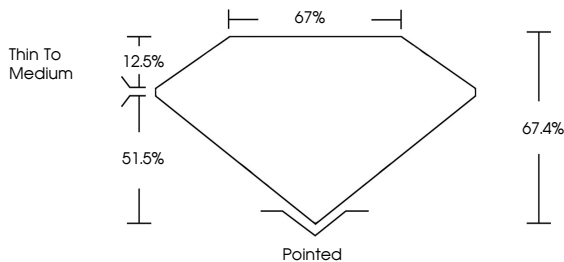

Measurements **12.25 X 8.49 X 5.72 MM**

GRADING RESULTS

Carat Weight **5.01 CARATS**
Color Grade **E**
Clarity Grade **VVS 2**

ADDITIONAL GRADING INFORMATION

Polish **EXCELLENT**
Symmetry **EXCELLENT**
Fluorescence **NONE**
Inscription(s) **IGI LG805648224**

GRADING RESULTS

Carat Weight **5.01 CARATS**
Color Grade **E**
Clarity Grade **VVS 2**

ADDITIONAL GRADING INFORMATION

Polish **EXCELLENT**
Symmetry **EXCELLENT**
Fluorescence **NONE**
Inscription(s) **IGI LG805648224**

Comments: This Laboratory Grown Diamond was created by Chemical Vapor Deposition (CVD) growth process. Type IIa

PROPORTIONS

Sample Image Used

CLARITY CHARACTERISTICS

KEY TO SYMBOLS

Red symbols indicate internal characteristics.
Green symbols indicate external characteristics.