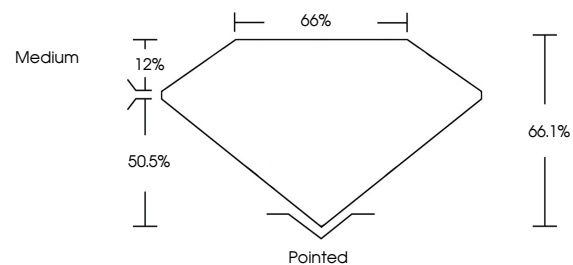

Measurements **12.10 X 8.35 X 5.52 MM**

GRADING RESULTS

Carat Weight **4.88 CARATS**
Color Grade **F**
Clarity Grade **VVS 2**

ADDITIONAL GRADING INFORMATION

Polish **EXCELLENT**
Symmetry **EXCELLENT**
Fluorescence **NONE**
Inscription(s) **IGI LG805654130**

GRADING RESULTS

Carat Weight **4.88 CARATS**
Color Grade **F**
Clarity Grade **VVS 2**

ADDITIONAL GRADING INFORMATION

Polish **EXCELLENT**
Symmetry **EXCELLENT**
Fluorescence **NONE**
Inscription(s) **IGI LG805654130**

Comments: This Laboratory Grown Diamond was created by Chemical Vapor Deposition (CVD) growth process. Type IIa

PROPORTIONS

Sample Image Used

CLARITY CHARACTERISTICS

KEY TO SYMBOLS

Red symbols indicate internal characteristics.
Green symbols indicate external characteristics.