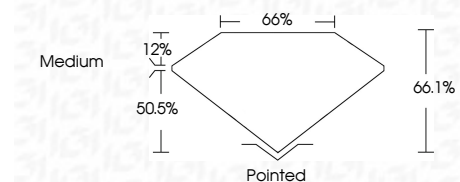

ELECTRONIC COPY

LG805654130
Report verification at igi.org

June 4, 2026
IGI Report Number **LG805654130**
Description **LABORATORY GROWN DIAMOND**

Shape and Cutting Style **CUT CORNERED
RECTANGULAR MODIFIED
BRILLIANT**

Measurements **12.10 X 8.35 X 5.52 MM**

GRADING RESULTS

Carat Weight **4.88 CARATS**
Color Grade **F**
Clarity Grade **VVS 2**

ADDITIONAL GRADING INFORMATION

Polish **EXCELLENT**
Symmetry **EXCELLENT**
Fluorescence **NONE**
Inscription(s) **IGI LG805654130**

Comments: This Laboratory Grown Diamond was created by Chemical Vapor Deposition (CVD) growth process. Type IIa

June 4, 2026
IGI Report No. LG805654130
CUT CORNERED RECT. MODIFIED BRILLIANT
12.10 X 8.35 X 5.52 MM
4.88 CARATS
F
VVS 2
66.1%
50.5%
Medium
Pointed
EXCELLENT
EXCELLENT
NONE
IGI LG805654130
Comments: This Laboratory Grown Diamond was created by Chemical Vapor Deposition (CVD) growth process. Type IIa

GRADING RESULTS

Carat Weight **4.88 CARATS**
Color Grade **F**
Clarity Grade **VVS 2**

ADDITIONAL GRADING INFORMATION

Polish **EXCELLENT**
Symmetry **EXCELLENT**
Fluorescence **NONE**
Inscription(s) **IGI LG805654130**