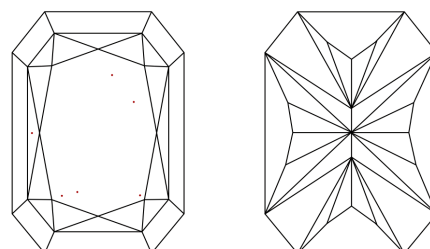

CLARITY CHARACTERISTICS

KEY TO SYMBOLS

Red symbols indicate internal characteristics.
Green symbols indicate external characteristics.

COLOR

D E F G H I J Faint Very Light Light

CLARITY

FL	IF	VVS¹⁻²	VS¹⁻²	SI¹⁻²	I¹⁻³
Flawless	Internally Flawless	Very Very Slightly Included	Very Slightly Included	Slightly Included	Included